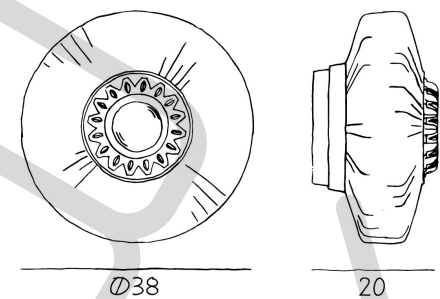

NEW WAVE OPTIC - XL - WALL

Product

Colours

Description

This is the oversized sister to the original New Wave Optic wall.

Dimensions

| | | |
|---------------|-----|----|
| Lamp height | 18 | cm |
| Lamp diameter | Ø38 | cm |
| Wire length | 200 | cm |
| Item weight | 2,4 | kg |

Clear w. silver edge and black base

EAN: 5713874230316

Style No.: 23031

Package information

Package type: Cardboard box
 Package Measurement:
 L - 43 x W - 43 x H - 29 cm
 Package weight - Total: 3,1 kg
 Number of parcels: 1 pcs.
 Colli quantity: 1 pcs.

Light source

Recommended bulb type: Globe bulb Ø80 mm

Socket: E27

Voltage: 220 - 240 V (CE)

110 V (US)

Max. light output:

3,5 W LED

Colour Temp.: 2200 Kelvin

Lumen: 245

Dimmable: Yes

Lightbulb incl.:

No

Technical drawing

With out Eyeball

With Eyeball

Installation instructions