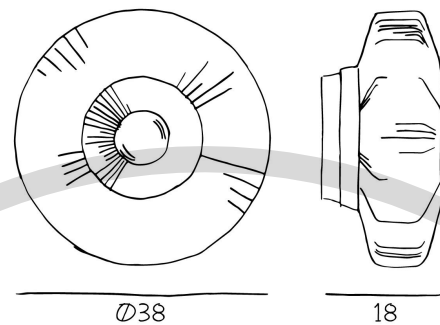

NEW WAVE OPTIC - XL - WALL

Product

Colours

Description

This is the oversized sister to the original New Wave Optic wall.

Dimensions

| | | |
|---------------|-----|----|
| Lamp height | 18 | cm |
| Lamp diameter | Ø38 | cm |
| Wire length | 200 | cm |
| Item weight | 2,4 | kg |

Light source

Recommended bulb type: Globe bulb Ø80 mm

Socket: E27

Voltage: 220 - 240 V (CE)

110 V (US)

Max. light output:

3,5 W LED

Colour Temp.: 2200 Kelvin

Lumen: 245

Dimmable: Yes

Lightbulb incl.:

No

Technical drawing

With out Eyeball

With Eyeball

Installation instructions

OPTIC WALL

put this silicon sheet here
which can avoid touch between
glass and sockt cup