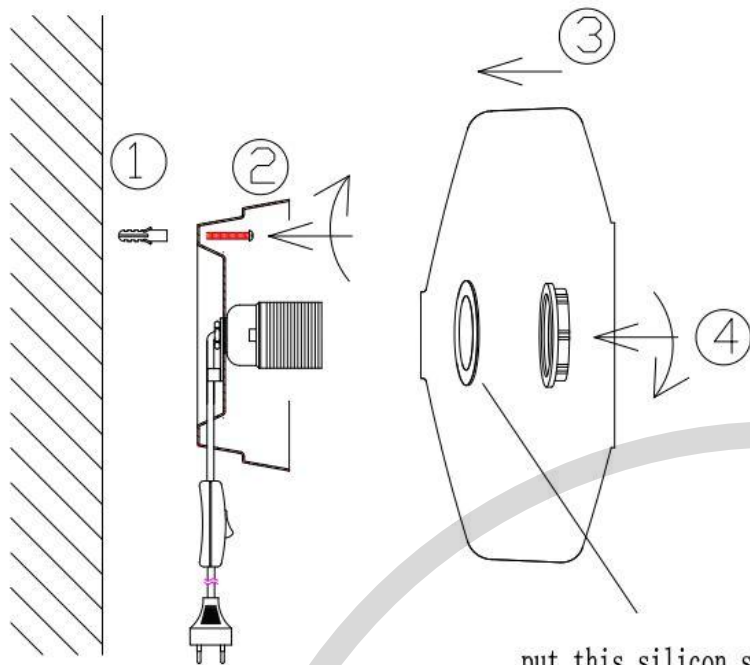

Lumen: 245

Dimmable: Yes

Lightbulb incl.:

No

Technical drawing

With out Eyeball

With Eyeball

Installation instructions

OPTIC WALL

put this silicon sheet here
which can avoid touch between
glass and sockt cup