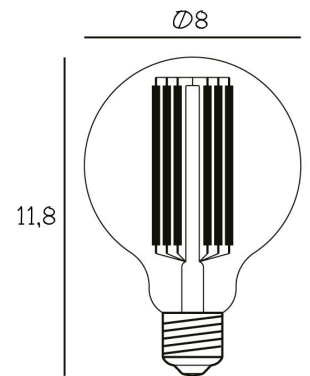

NEW WAVE OPTIC - XL - WALL

Product

Colours

Description

This is the oversized sister to the original New Wave Optic wall.

Dimensions

| | | |
|---------------|-----|----|
| Lamp height | 18 | cm |
| Lamp diameter | Ø38 | cm |
| Wire length | 200 | cm |
| Item weight | 2,4 | kg |

Clear w. silver edge and black base

EAN: 5713874230316

Style No.: 23031

Package information

Package type: Cardboard box
 Package Measurement:
 L - 43 x W - 43 x H - 29 cm
 Package weight - Total: 3,1 kg
 Number of parcels: 1 pcs.
 Colli quantity: 1 pcs.

Light source

Recommended bulb type: Globe bulb Ø80 mm

Socket: E27

Voltage: 220 - 240 V (CE)

110 V (US)

Max. light output:

3,5 W LED

Colour Temp.: 2200 Kelvin

Lumen: 245

Dimmable: Yes

Lightbulb incl.:

No

Technical drawing

With out Eyeball

With Eyeball

Installation instructions