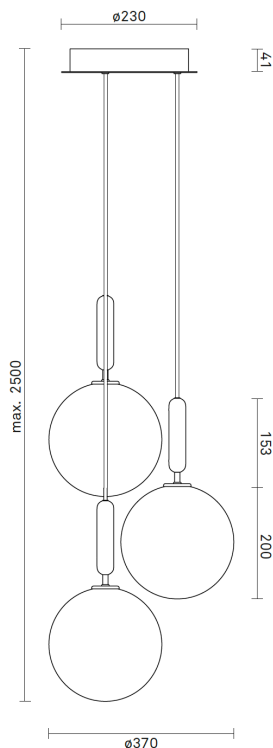

Miira collection:

The Miira collection include the following products:

- **Miira 1:** Rock Grey/Brass - Opal White/Optic clear
- **Miira 3:** Rock Grey/Brass - Opal White/Optic clear
- **Miira 1 Large:** Rock Grey/Brass - Opal White/Optic Clear
- **Miira 3 Large:** Rock Grey/Brass - Opal White/Optic Clear
- **Miira 4:** Rock Grey/Brass - Opal White/Optic Clear
- **Miira 6:** Rock Grey - Opal White
- **Miira 6 Large:** Rock Grey/Brass, Opal White/Optic Clear
- **Miira 6 Circular:** Dark Bronze - Opal White/Optic Clear
- **Miira 8 Circular:** Dark Bronze - Opal White/Optic Clear
- **Miira 13:** Rock Grey - Opal/Optic Clear
- **Miira 13 Large:** Rock Grey/Brass, Opal White/Optic Clear
- **Miira Wall:** Rock Grey - Opal White/Optic Clear
- **Miira Table:** Rock Grey - Opal White/Optic Clear