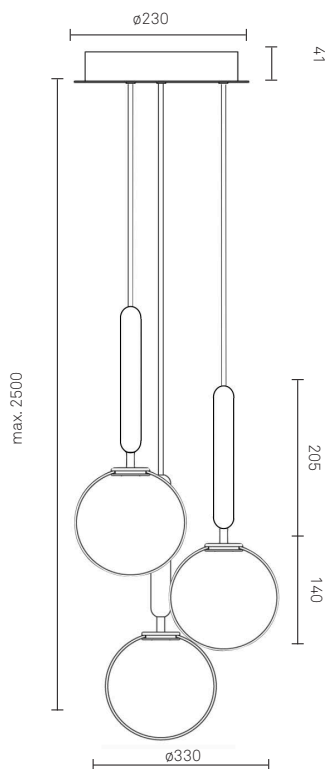

NUURA

MIIRA 3 Opal

Design: Sofie Refer, 2020. EU-model.

Miira 3 in mouth-blown Opal White glass and Rock Grey finish. Incl. Ceiling plate.

The significant details of Miira are the fine curves and thin neck that gives a graceful appearance.

NUURA

TECHNICAL INFO

Product no.: 03030224

Type: Suspension - Indoor

Colour:

Glass: Opal White

Metal: Rock Grey

Cable: Black

Materials:

Powder coated metal

Mouth-blown glass

Fabric covered cable

Dimensions:

330 ϕ - mm x max. 2500 mm

Ceiling plate: ϕ 230mm x 41mm

Fabric cable -Length: 2500mm

Product weight:

Product incl. ceiling plate: -g

Ceiling plate: g

Packaging:

Dimensions: L: -mm x W: -mm x H: -mm Weight: -

g Total weight incl. product: - g

Number of parcels:

Material: Brown cardboard.