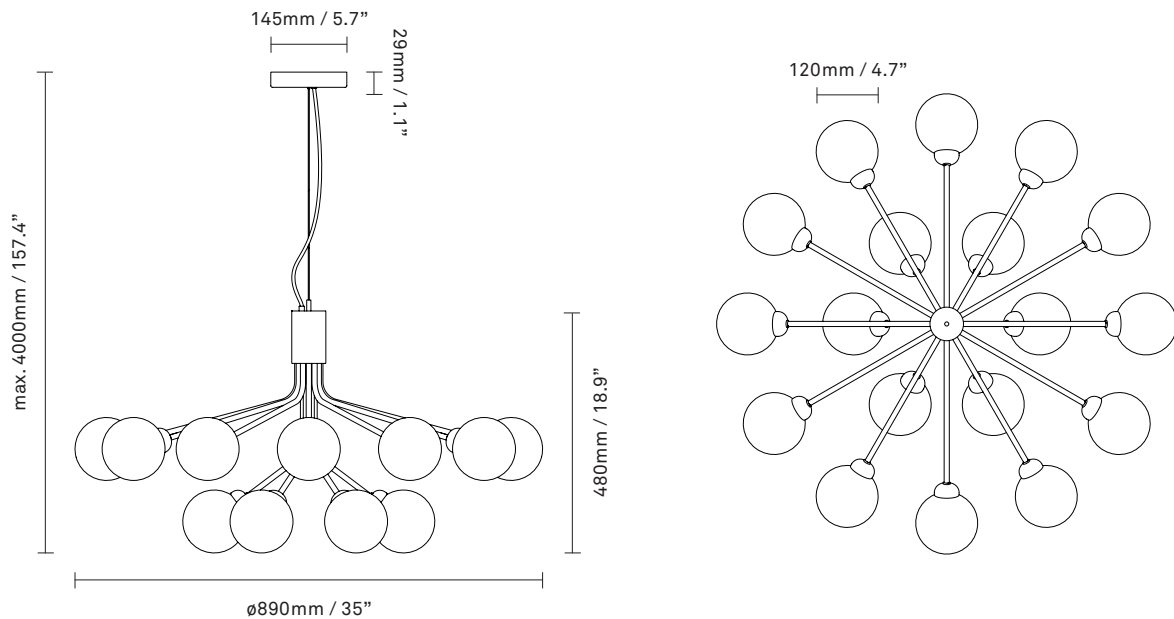

NUURA

APIALES 18
satin black / opal

Design: Sofie Refer, 2020

Apiales 18 in mouth-blown opal white glass and satin black finish.

Explore the rest of the Apiales collection on our website, [here](#)

Product no.: EU - 2051008 / US - 3051007

Type: Ceiling light - indoor

Colour: Glass: opal white / Metal: satin black
Cable: black

Materials: Anodized metal, mouth-blown glass,
fabric covered cable

Dimensions: \varnothing 890mm / 35in x 480mm / 18.9in
Ceiling plate: \varnothing 145mm / 5.7in
x 29mm / 1.1in
Cable length: 4000mm / 157.4in
Glass: \varnothing 120mm / 4.7in

Weight: Product incl. ceiling plate: 7390 g

Packaging: Dimensions: L: 796mm / 31.3in x
W: 796mm / 31.3in x H: 520mm / 20.4in
Weight: 6620 g
Total weight incl. product: 14010 g
Number of parcels: 1
Material: Brown cardboard.