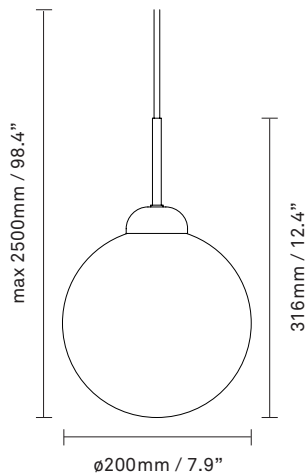

Apiales 1 Large is created as a larger version of our Apiales pendant series. This pendant is relevant in a variety of settings, both as a single lamp or in a series of multiple lamps mounted together in formation.

Explore the rest of the Apiales collection on our website, [here](#)

Product no.: EU - 2053008 / US - 3053008

Certifications: CE, IP20, Class I

Type: Pendant - indoor

For information about IP ratings, click [here](#)

Colour: Glass: opal white / Metal: satin black
Cable: black

Cleaning: Use a soft dry cloth to clean the product.
Do not use household cleaners.

Materials: Anodized metal, mouth-blown glass,
fabric covered cable

Light source: Socket: G9
Max wattage: 5W LED
Voltage (V): 220-240V / 120V

Dimensions: 316mm / 12.4in x 200mm / 7,9in
Glass: $\varnothing$ 200mm / 7,9in
Cable length: 2500mm / 98.4in

See recommended light source [here](#)

Weight: Armature + glass: 2610g

Light source not included

Packaging: Dimensions: L: 300mm / 11.8in x
W: 230mm / 9in x H: 215mm / 8.4in
Weight: 460g
Total weight incl. product: 3230g
Number of parcels: 1
Material: Brown cardboard

Dimmable if installed with appropriate dimmable LED light source(s) suitable for your dimmer circuit.

Light source can be added to delivery on request or via our webshop [nuura.com](#).

Works with appropriate lighting control module. Module can be added to delivery on request.

Find our recommendations [here](#)