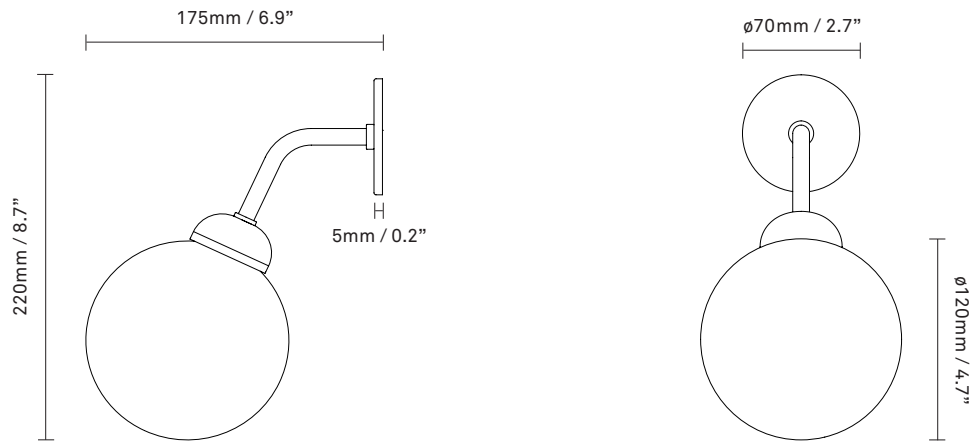

NUURA

APIALES WALL HARD-WIRED
brushed brass / opal white

Design: Sofie Refer, 2021

Apiales Wall Hard-Wired is connected directly to the electrical wiring in the wall. A classic wall plate version of the Apiales Wall lamp is also available.

Explore the rest of the **Apiales collection** on our website, [here](#)

Product no.: EU - 2055003 / US - 3055003

Certifications: CE, ETL, IP20, Class I

Type: Wall light - Indoor

For information about IP ratings, click [here](#)

Colour: Glass: opal white / Metal: brushed brass

Cleaning: Use a soft dry cloth to clean the product.
Do not use household cleaners.

Materials: Anodized metal, mouth-blown glass

Dimensions: 175mm / 6,9in x 220mm / 8,7in
Glass: ϕ 120 / 4,7in

Light source: Socket: G9
Max wattage: 5W LED
Voltage (V): 220-240V / 120V

Weight: Armature + glass: 360g

Packaging: Dimensions: L: 355mm / 13.9in
x W: 150mm / 5.9in x H: 155mm / 6.1in
Weight: 260g
Total weight incl. product: 620g
Number of parcels: 1
Material: Brown cardboard