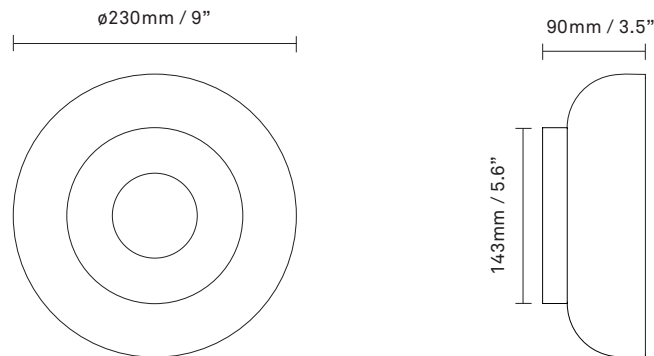

Blossi Wall has a balanced graphic look suitable for domestic and public spaces.

Explore the rest of the **Blossi collection** on our website, [here](#)

Product no.: EU - 2026006 / US - 3025006

Certifications: CE, IP20, Class I

Type: Wall / ceiling light - indoor

For information about IP ratings, click [here](#)

Colour: Glass: opal white / Metal: nordic gold

Materials: Powder coated metal, mouth-blown glass

Cleaning: Use a soft dry cloth to clean the product.
Do not use household cleaners.

Dimensions: 230mm / 9in x 90mm / 3,5in

Light source: Integrated light source
6W LED
Voltage: 230 V
Colour Temp.: 2700 Kelvin
Lumen: 600 lm
CRI: 80
Dimmable

Weight: Armature + glass: 1000g

Packaging: Dimensions: L: 286mm / 11.3in x
W: 286mm/ 11,3in x H: 168mm / 6.6in
Weight: 420g
Total weight incl. product: 1420g
Number of parcels: 1
Material: Brown cardboard

See light source information [here](#)

Light sources included

Dimmable if installed with appropriate LED dimmer.

Works with appropriate lighting control module. Module can be added to delivery on request.

Find our recommendations [here](#)