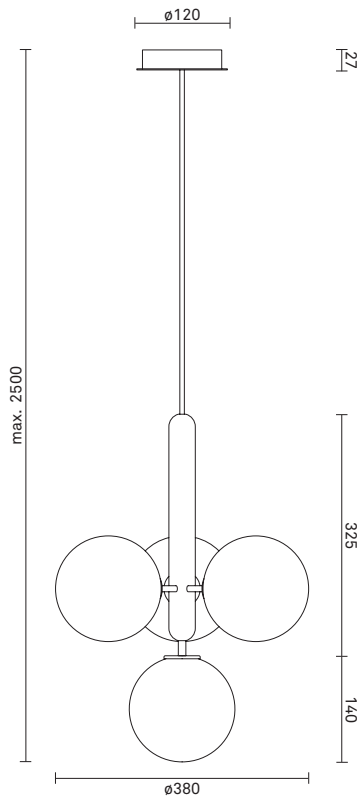

NUURA

MIIRA 4 Opal

Design: Sofie Refer, 2018. EU-model.

Miira 4 in Rock Grey finish with mouth-blown Opal White glass. Incl. Ceiling plate.

The significant details of Miira are the fine curves and thin neck that gives a graceful appearance.

TECHNICAL INFO

Product no.: 03040224

Type: Suspension - Indoor

Colour:

Glass: Opal White

Metal: Rock Grey

Cable: Black

Materials:

Powder coated metal

Mouth-blown glass

Fabric covered cable

Dimensions:

ø380mm x 465mm

Ceiling plate: ø120mm x 50mm

Fabric cable - Length: 2500mm

Product weight:

Product incl. ceiling plate: 3079 g

Ceiling plate: 265 g

Packaging:

Dimensions: L: 570mm x W: 345mm x H: 185mm

Weight: 1077 g

Total weight incl. product: 4156 g

Number of parcels: 1

Material: Brown cardboard.