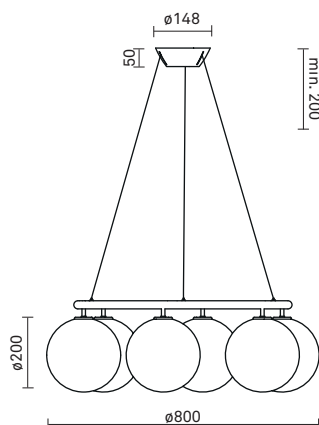

NUURA

MIIRA 6 CIRCULAR Rock Grey/Optic Clear

Design: Sofie Refer, 2020. EU-model.

Miira 6 Circular in mouth-blown Optic Clear glass and Rock Grey finish. Incl. Ceiling plate.

The significant details of Miira are the fine curves and thin neck that gives a graceful appearance. The Miira Collection features mouth-blown glass globes in both Opal White and Optic Clear. The Optic glass has slight variances due to the handmade process, which makes each piece unique.

Miira collection is designed with the chandelier as a centre and expands into a complete series of lights, manufactured in the highest quality.

Miira 6 Circular, comprising six mouth-blown glass domes, has a diameter of 80 cm, making it ideal to place above a dining table or sofa.

Miira collection

The Miira collection include the following products:

- **Miira 1:** Rock Grey/Brass - Opal White/Optic clear
- **Miira 3:** Rock Grey/Brass - Opal White/Optic clear
- **Miira 1 Large:** Rock Grey/Brass - Opal White/Optic Clear
- **Miira 3 Large:** Rock Grey/Brass - Opal White/Optic Clear
- **Miira 4:** Rock Grey/Brass - Opal White/Optic Clear
- **Miira 6:** Rock Grey/Brass - Opal White/Optic Clear
- **Miira 6 Large:** Rock Grey/Brass, Opal White/Optic Clear
- **Miira 6 Circular:** Dark Bronze/Brass/Rock Grey, Opal White/Optic Clear
- **Miira 8 Circular:** Dark Bronze/Brass/Rock Grey, Opal White/Optic Clear
- **Miira 13:** Rock Grey/Brass - Opal White/Optic Clear
- **Miira 13 Large:** Rock Grey/Brass, Opal White/Optic Clear
- **Miira Wall:** Rock Grey/Brass - Opal White/Optic Clear
- **Miira Table:** Rock Grey/Brass - Opal White/Optic Clear