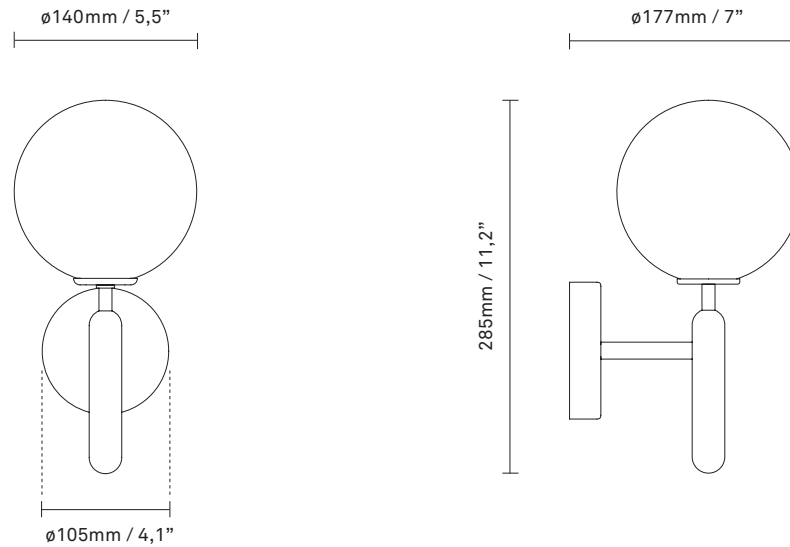

# NUURA

**MIIRA WALL**  
**rock grey / optic clear**

Design: Sofie Refer, 2018

**Miira Wall** has a balanced graphic look suitable for domestic and public spaces. Wall plate fits US 3½" pancake bracket.

Explore the rest of the **Miira collection** on our website, [here](#)

**Product no.:** EU - 2035001 / US - 3035001

**Certifications:** CE, IP20, Class II (EU), Class I (US)

**Type:** Wall / ceiling light - indoor

**For information about IP ratings, click [here](#)**

**Colour:** Glass: optic clear / Metal: rock grey

**Dimensions:** 177mm / 7in x 285mm / 11,2in  
Glass: 140 / 5,5in

**Weight:** Armature + glass: 1080g

**See recommended light source [here](#)**

**Packaging:** Dimensions: L: 419mm / 16,5in x W: 155mm / 6,1in x H: 166mm / 6,5in  
Weight: 420g  
Total weight incl. product: 1500g  
Number of parcels: 1  
Material: Brown cardboard