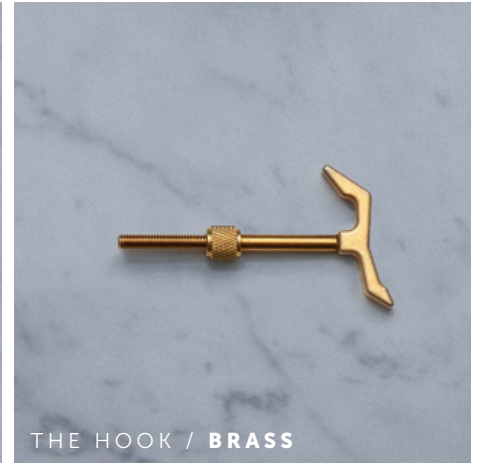

BUSTER + PUNCH

THE HOOK

THE HOOK

A Solid Brass, Steel or Smoked Bronze Hook. The Hook can be installed into walls or furniture items, for you to literally 'hook-up' the things you love, from kitchen pans and light fittings to coats. The Hook comes with a knurled locking nut.

busterandpunch.com
info@busterandpunch.com

BUSTER + PUNCH

THE HOOK

TECH SPEC

FINISH	SKU	PRODUCT INFORMATION
 Steel	UK-HKH-ST-A	THREAD: M5
 Brass	UK-HKH-BR-A	
 Smoked Bronze	UK-HKH-SM-A	

CARE INSTRUCTIONS

Wipe with damp cloth with no loose hairs, avoid using any chemicals.