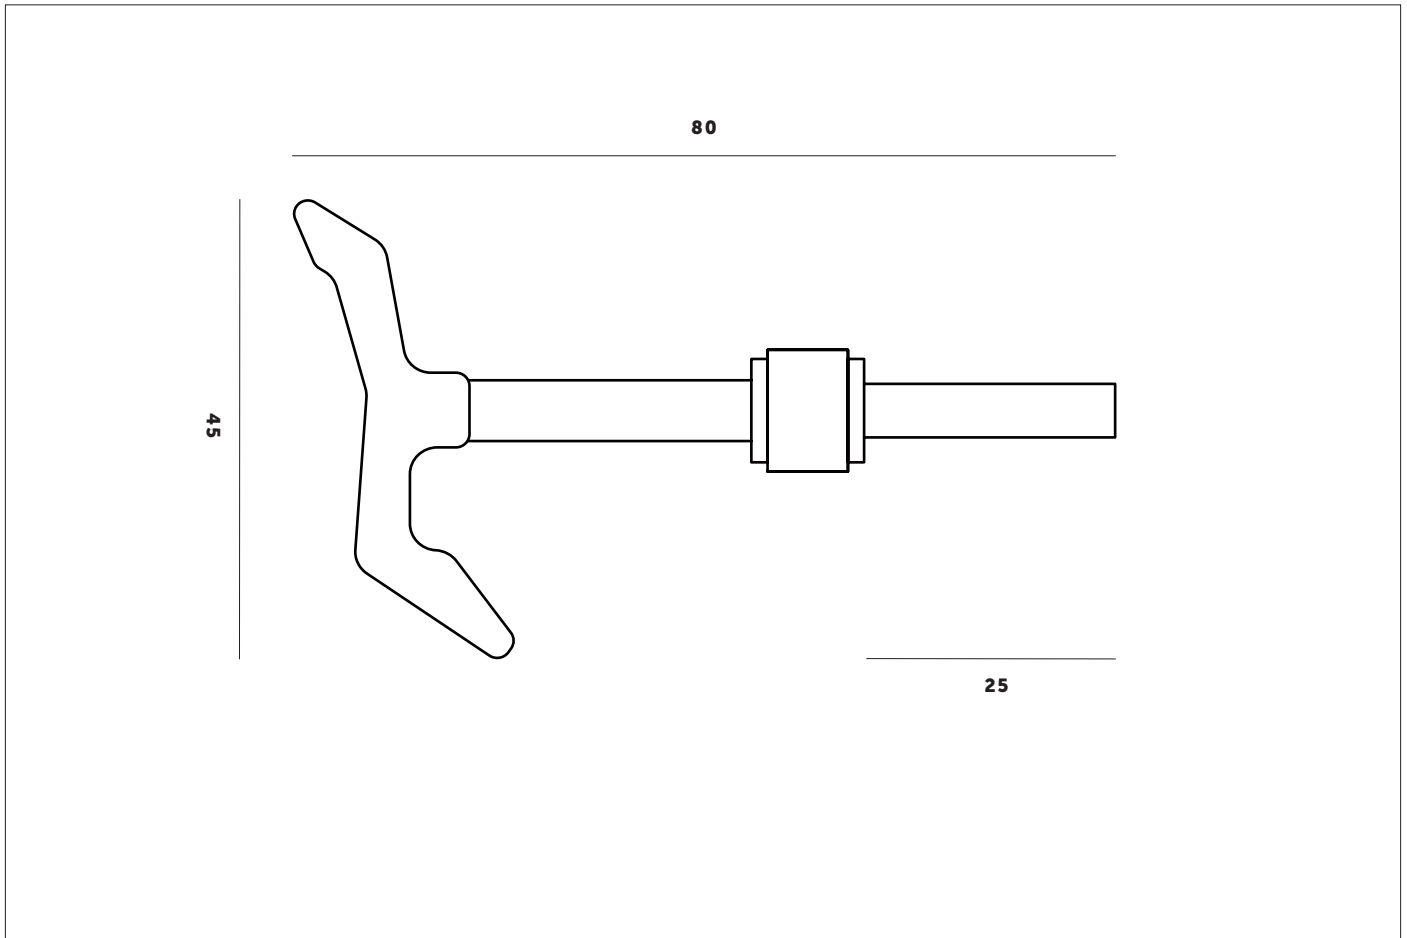

BUSTER + PUNCH

THE HOOK

THE HOOK

A Solid Brass, Steel or Smoked Bronze Hook. The Hook can be installed into walls or furniture items, for you to literally 'hook-up' the things you love, from kitchen pans and light fittings to coats. The Hook comes with a knurled locking nut.

busterandpunch.com
info@busterandpunch.com

BUSTER + PUNCH

THE HOOK

TECH SPEC

FINISH	SKU	PRODUCT INFORMATION
 Steel	UK-HKH-ST-A	THREAD: M5
 Brass	UK-HKH-BR-A	
 Smoked Bronze	UK-HKH-SM-A	

CARE INSTRUCTIONS

Wipe with damp cloth with no loose hairs, avoid using any chemicals.