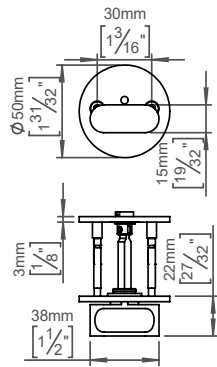

Toilet indicator

Knud Holscher collection

Product

5V90, solid rose, cc 30x5.5mm.

Tender text

Knud Holscher collection, Toilet indicator, 5V90, solid rose, cc 30x5.5mm. Manufactured in the highest quality marine grade, AISI 316 stainless steel, protecting against high levels of corrosion. 20-year warranty.

Re-handle®

[Re-handle your product here](#)

Product specification

Dimensions: 50x50x23mm

Spindle: 5x5mm

Material: stainless steel AISI 316

Surface finish: satin grain 320, crafted by hand

Door thickness: 31-47mm

[20-year warranty (5 years for coated items)](#)