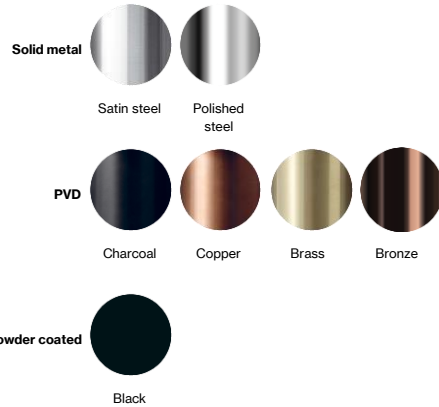

Available finishes

Spare parts/ accessories

14296174107 - Sectioned bolt set M4x110mm

Mounting

<https://dline.com/mounting-instructions/>

Product care

d line products are produced in the highest quality marine grade AISI 316 stainless steel. To sustain the unique d line finish please follow the below instructions:

- Wash down the surfaces using soapy water or mild detergent
- Always thoroughly rinse off with clean water

Please do not use scouring powder, steel wool, chloride based detergents or other aggressive cleaning products as these may damage the surface.