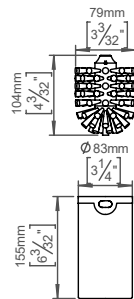

Available finishes

Spare parts/ accessories

Mounting <https://dline.com/mounting-instructions/>

Product care