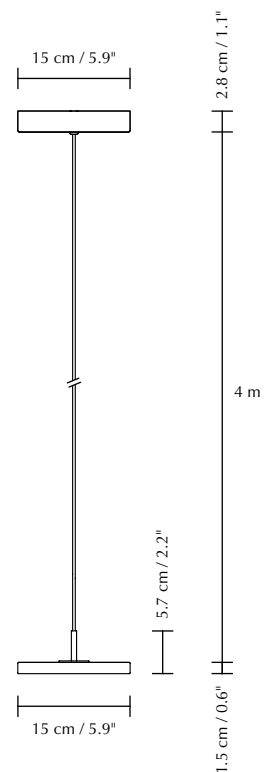

ASTERIA | MICRO

Designed by Søren Ravn Christensen

AIM FOR THE STARS WITH ASTERIA MICRO

Born at the crossroads of design, technology and craftsmanship, this lamp incorporates built-in LED lights into a sleek, minimalist shape, echoing a design from the future and for the future. Asteria micro is ideal above the kitchen counter or the dining table and goes well in pairs of two.

For the smaller corners of the home that needs a little extra lighting, hang Asteria micro in a cluster of three using the Asteria Micro Cluster canopy. For a cluster look simply replace the included canopies with the new Asteria Micro Cluster canopy. Either way it will light up your home in the most elegant manner.

Find more info on our website umage.com

* For recommended external dimmers, go to umage.presscloud.com