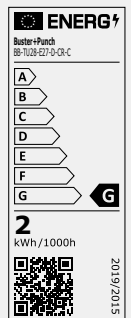

[finish. **CRYSTAL.**]

[type. **2W DIMMABLE.**]

[info. **MEASUREMENTS.**]

[info. **SPECIFICATIONS.**]

Power: 2W
Type: Dimmable LED
Screw fitting: E27
Supply: 220-240 VAC
Current: 20mA
Frequency: 50/60Hz
Expected Life: 35000 hrs
Weight: 230g