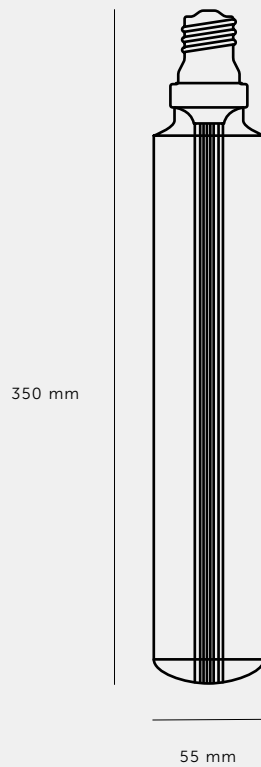

BUSTER+PUNCH

LONDON

[product.]

BUSTER BULB / TUBE

[range. **LIGHTING.**]

[type. **E27 SCREW.**]

[type. **LED BULB.**]

[region. **EUROPE.**]

Buster Tube / Tube is the next generation of our iconic Buster Bulb range. Designed as a sculptural centrepiece with an elegant extended light pipe. This LED bulb combines a functional spotlight with a warm, crisp light reminiscent of ambient candle light. The Bulb fits any E27 screw light fitting.

[finish. **CRYSTAL.**]

[type. **2W DIMMABLE.**]

[info. **MEASUREMENTS.**]

[info. **SPECIFICATIONS.**]

Power: 2W
Type: Dimmable LED
Screw fitting: E27
Supply: 220-240 VAC
Current: 20mA
Frequency: 50/60Hz
Expected Life: 35000 hrs
Weight: 230g