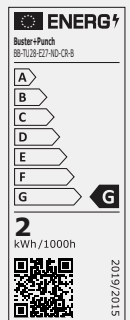

[finish. **CRYSTAL.**]

[type. **2W DIMMABLE.**]

[info. **MEASUREMENTS.**]

[info. **SPECIFICATIONS.**]

Power: 2W
Type: Dimmable LED
Screw fitting: E27
Supply: 220-240 VAC
Current: 20mA
Frequency: 50/60Hz
Expected Life: 35000 hrs
Weight: 230g

[type. **2W NON-DIMMABLE.**]

[info. **MEASUREMENTS.**]

[info. **SPECIFICATIONS.**]

Power: 2W
Type: Non-dimmable LED
Screw fitting: E27
Supply: 100-240 VAC
Frequency: 50/60Hz
Current: 20mA
Expected Life*: 35,000 hrs
Weight: 220g