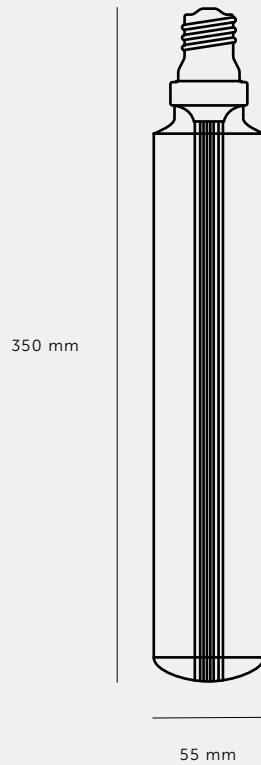

Buster Tube / Tube is the next generation of our iconic Buster Bulb range. Designed as a sculptural centrepiece with an elegant extended light pipe. This LED bulb combines a functional spotlight with a warm, crisp light reminiscent of ambient candle light. The Bulb fits any E27 screw light fitting.

[finish. **CRYSTAL.**]

[type. **2W DIMMABLE.**]

[info. **MEASUREMENTS.**]

[info. **SPECIFICATIONS.**]

Power: 2W
Type: Dimmable LED
Screw fitting: E27
Supply: 220-240 VAC
Current: 20mA
Frequency: 50/60Hz
Expected Life: 35000 hrs
Weight: 230g

[type. **2W NON-DIMMABLE.**]

[info. **MEASUREMENTS.**]

[info. **SPECIFICATIONS.**]

Power: 2W
Type: Non-dimmable LED
Screw fitting: E27
Supply: 100-240 VAC
Frequency: 50/60Hz
Current: 20mA
Expected Life*: 35,000 hrs
Weight: 220g