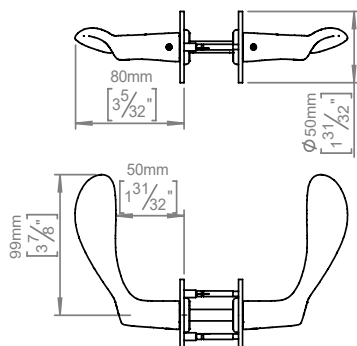

Lever handle AJ97, small - brass

Arne Jacobsen collection

Product Solid rose, cc 30mm, 33-59mm, small, brass.

Tender text Arne Jacobsen collection, lever handle AJ small pair, 8x8mm, solid rose, cc 30 mm, 33-59mm in polished brass. Certified in accordance with EN 1906 to 47-B1140U. 20-year warranty.

Re-handle® this product to prolong its life span up to 100 years, lowering the Global Warming potential (CO2).

[Re-handle your product here](#)

Product specification Dimensions: 124x50x80mm

Material: brass

Surface finish: polished

[20-year warranty (5 years for coated items)](#)

Available finishes

Please note: PWD and powder coated items cannot be Re-handled

Spare parts/ accessories

14970102019 - Grub screw M5x8,3mm
P 70P - Sectioned bolt set M4x110mm with bush
14285092092 - Spindle for door 33-59mm
14976700105 - TX10 tool kit

Mounting

<https://dline.com/mounting-instructions/>

Product care

d line products are produced in the highest quality brass. To sustain the unique d line finish please follow the below instructions:

Please do not use scouring powder, steel wool, chloride based detergents or other aggressive cleaning products as these may damage the surface.