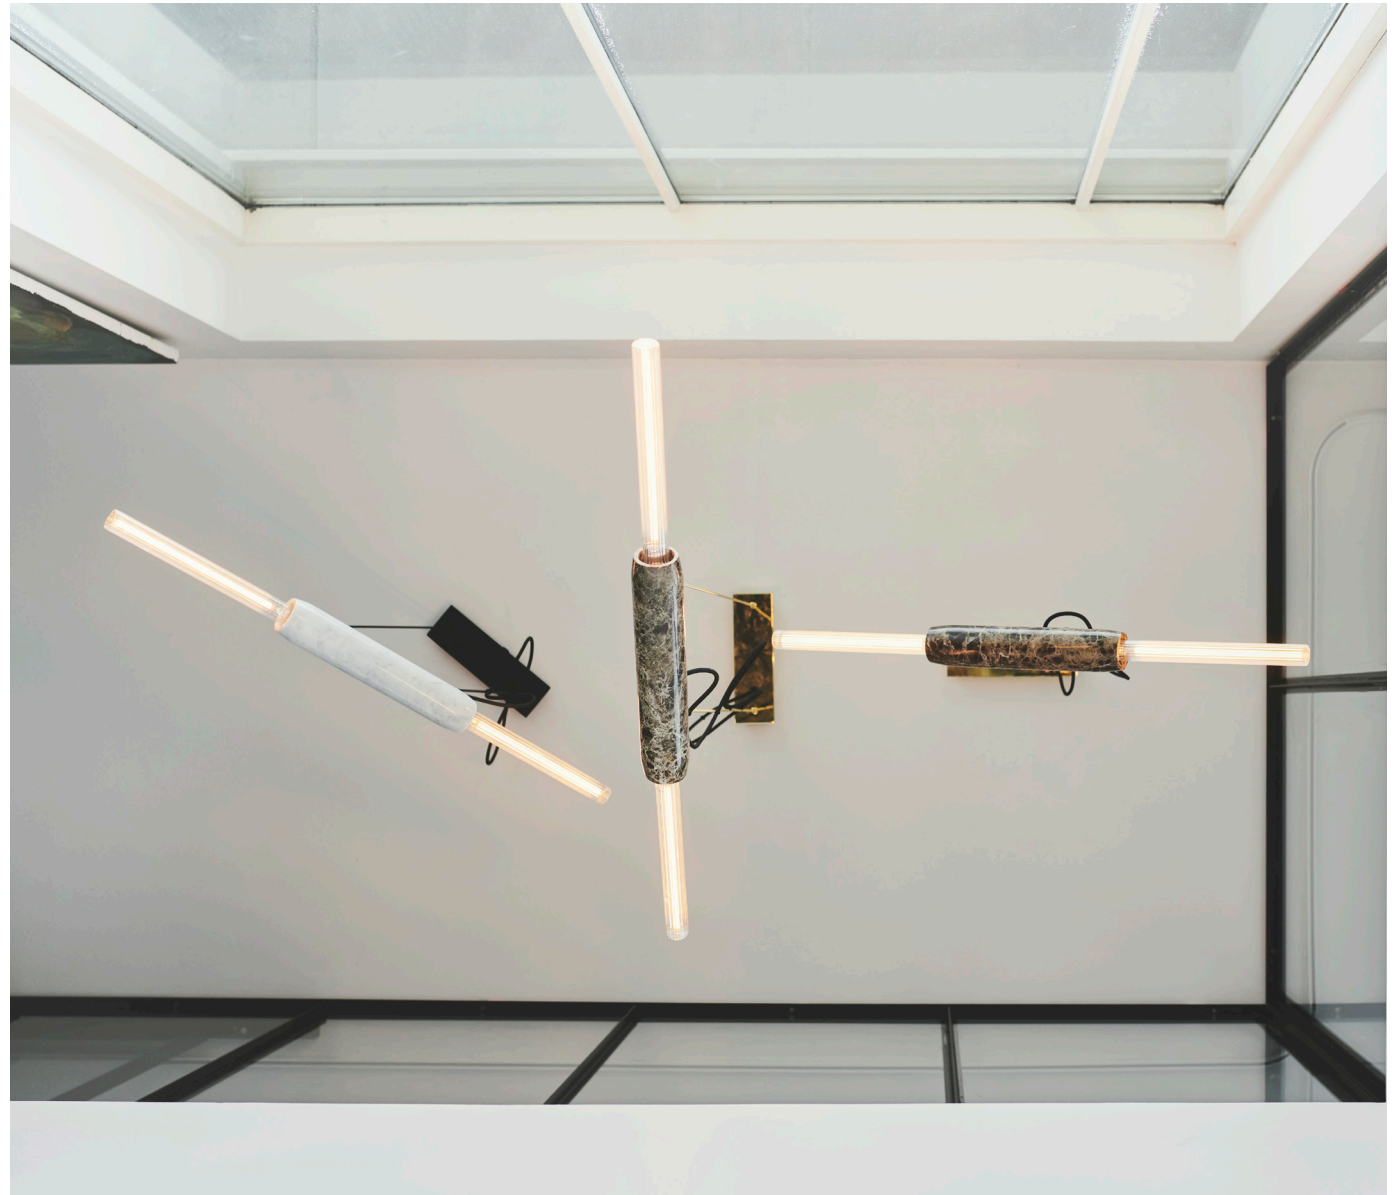

Voltage

220 - 240V

Frequency

50/60Hz

Socket

E27

Canopy

Metal canopy in the same finish as the lamp

Max load

40W

Cord

3m black textile cord

Light source recommended

Art No.: 50024 - Tube Bulb 300 - Plissé

Power: 4W LED bulb

CCT: 2200K

Output: 230lm

Lifespan: 25.000 h

CRI: 90