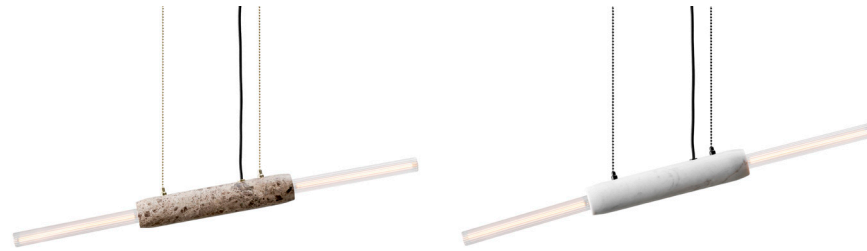

LIMBO
Playful Lighting

THE ART OF BALANCING

The Limbo light is a modern and artistic pendant – it is designed with a wish to play with both art and light mind.

The lamp design challenges traditional light design as well as gravity as Limbo is made of marble stone. We got inspired to make this lamp from the art galleries and street art close to our showroom in Copenhagen. Sometimes inspiration is just in front of you. We got motivated and found the right balance between light and art.

We call it Limbo as this lamp has no fixed direction. It can be hung in all directions – up, down, vertical or horizontal. The hand cut marble base is accompanied by two special made lightsabers that creates the artistic appearance of Limbo. The lamp will balance beautifully over the dining table, in the kitchen or the hall.

Collection Overview

Emperador | Gold
W: 84 x Ø6 cm

Carrara | Black
W: 84 x Ø6 cm

PRODUCT FACTS

Description

Limbo is a pendant made in marble with two special made lightbulbs attached. The pendant lamp is available in two designs - white Carrara and brown Emperador. The design is playful and eye-catching where Limbo gives you the opportunity to create artistic and innovative constellations.

Designer / Year Of Design

Design by Us / 2022

Material

Polished marble, coated iron and black textile cord.

Construction

The lamp is made of a polished marble tube with sockets in both ends. The marble tube is suspended in two ballchains which makes it possible to adjust the lamp easily. The canopy is a long rectangle with holes for the cord both in the side and in the end.