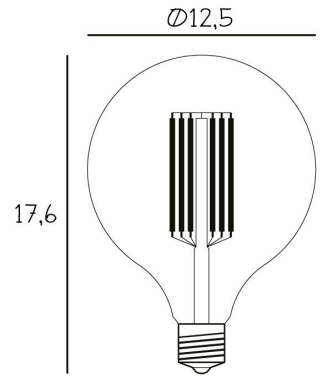

EAN: 5713874227156

Style No. 22715

Blue Sky w. gold edge and gold socket

EAN: 5713874227170

Style No. 22717

Colours

Dimensions

Lamp height	35,5	cm
Lamp diameter	Ø32	cm
Canopy size	Ø9,5x6,5	cm
Wire length	250	cm
Item weight	3,3	kg

Army w. silver edge and black socket

EAN: 5713874227125

Style No. 22712

Package information

Package type: Cardboard box
 Package Measurement:
 L - 38 x W - 38 x H - 38 cm
 Package weight - Total: 4,1 kg
 Number of parcels: 1 pcs.
 Colli quantity: 1 pcs.

Light source

Recommended bulb type: Globe bulb Ø125 mm
 Socket: E27
 Voltage: 220 - 240 V (CE)
 110 V (US)
 Max. light output:
 3,5 W LED
 Colour Temp.: 2200
 Kelvin
 Lumen: 245
 Dimmable: Yes
 Lightbulb incl.:
 No