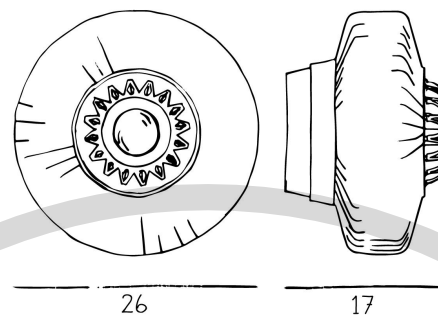

Technical drawing