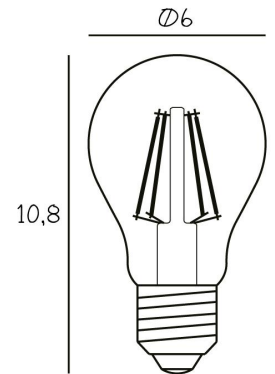

NEW WAVE OPTIC OPAL - WALL

ProductColoursDescription

This lamp is a bright example of how our design can create a room by itself. It is an illuminating experience and work on any surface.

Dimensions

Lamp height	17	cm
Lamp diameter	Ø26	cm
Wire length	200	cm
Item weight	1,8	kg

Material

Matt wavy glass
White fabric cord

Opal w. eyeball and white base

EAN: 5713874230248

Style No.: 23024

Package information

Package type:	Cardboard box	
Package Measurement:	L - 33 x W - 33 x H - 27 cm	
Package weight - Total:	2,3	kg
Number of parcels:	1	pcs.
Colli quantity:	4	pcs.

Contents

- Glass
- Eyeball
- Cord w. switch

Use restrictions

Environment - Indoors

IP Classification - IPXX

Certifications and labels

Safety instructions

If the cord or other electrical parts are damaged, switch off the lamp and do not use it until it is repaired by a qualified electrician.

Light source

Recommended bulb type:	Arbitrary Bulb Ø60	
Socket:	E27	
Voltage:	220 - 240 V (CE) 110 V (US)	
Max. light output:	3,5 W LED	
Colour Temp.:	2200 Kelvin	
Lumen:	245	
Dimmable:	Yes	
Lightbulb incl.:	No	