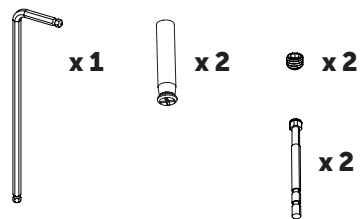

SWE UNSPRUNG LINEAR DOOR HANDLE SET

INSTRUCTION MANUAL

FOR RESIDENTIAL USE. INTERIOR DOORS ONLY.

DISCLAIMER: THIS PRODUCT IS NOT SUITABLE FOR COMMERCIAL USE. ALWAYS CONSULT A TRADE PROFESSIONAL WHEN INSTALLING THESE PRODUCTS. BUSTER + PUNCH IS NOT RESPONSIBLE FOR THE USAGE OR FEASIBILITY OF INSTALLATION REQUIREMENTS. THIS PRODUCT IS NOT SUITABLE FOR DAMP OR WET ENVIRONMENTS.

CONTENTS