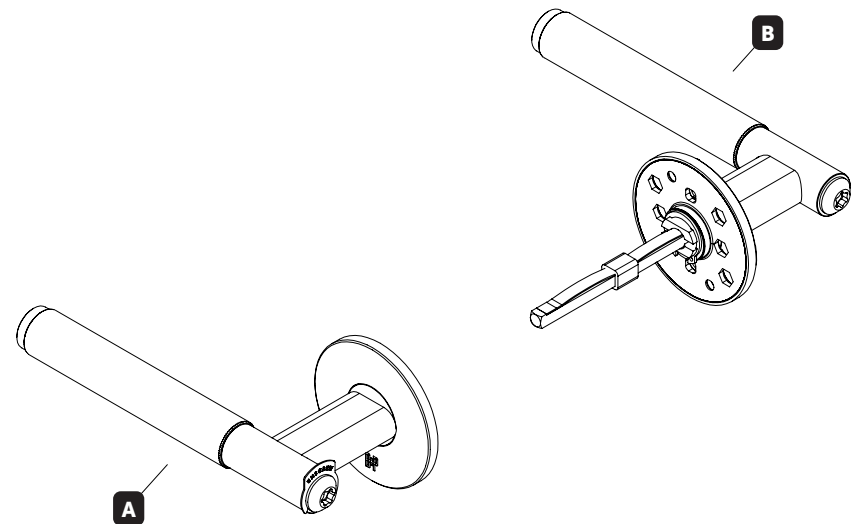

SWE UNSPRUNG LINEAR DOOR HANDLE SET

INSTRUCTION MANUAL

FOR RESIDENTIAL USE. INTERIOR DOORS ONLY.

DISCLAIMER: THIS PRODUCT IS NOT SUITABLE FOR COMMERCIAL USE. ALWAYS CONSULT A TRADE PROFESSIONAL WHEN INSTALLING THESE PRODUCTS. BUSTER + PUNCH IS NOT RESPONSIBLE FOR THE USAGE OR FEASIBILITY OF INSTALLATION REQUIREMENTS. THIS PRODUCT IS NOT SUITABLE FOR DAMP OR WET ENVIRONMENTS.

CONTENTS