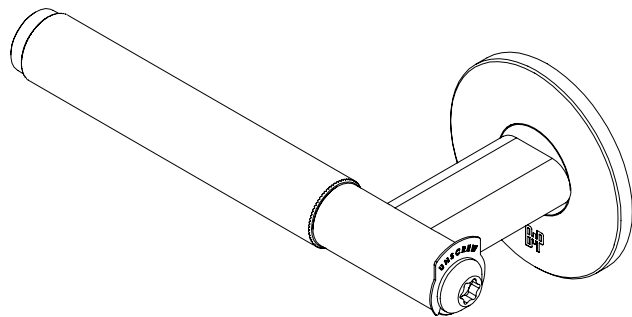

SWE UNSPRUNG LINEAR DOOR HANDLE SET

INSTRUCTION MANUAL