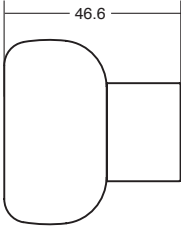

8003

BUGGY

ALUMINIUM

Designer: Kaschkasch

L618

Brushed brass cava

8003047L618

LM27

Lava grey

8003047LM27

Ø

H

↓

47.1

46.6

1

12

Fixation with screw