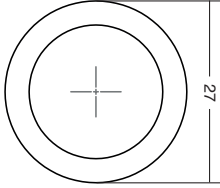

Model N°: 8009

Material: ALUMINIUM

Designer: VIEFE STUDIO

Finishes: STAINLESS STEEL LOOK
BRUSHED BLACK
BRUSHED DARK BRASS

Diameter: 27 mm

Height: 28 mm

Fixation with screw

Its simple and elegant design means it can adapt to any type of decoration, giving a longer life to doors and walls by preventing any type of strong impact.

H

28

↓

1

☐

12

Fixation with screw