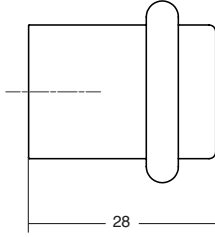

Model N°: 8009

Material: ALUMINIUM

Designer: VIEFE STUDIO

Finishes: STAINLESS STEEL LOOK
BRUSHED BLACK
BRUSHED DARK BRASS

Diameter: 27 mm

Height: 28 mm

Fixation with screw

Its simple and elegant design means it can adapt to any type of decoration, giving a longer life to doors and walls by preventing any type of strong impact.

L291

Brushed dark brass

8009027L291

L30

Brushed black

8009027L30

Ø

27

H

28

↓

1

☐

12

Fixation with screw