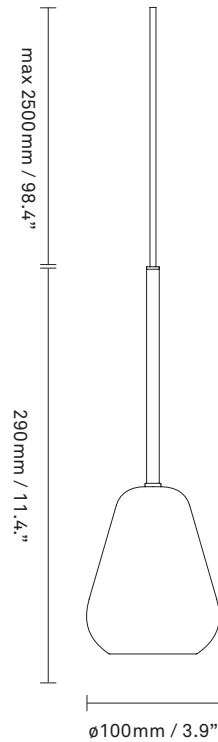

# NUURA

**ANOLI SPOT PENDANT**  
**nordic gold / white**

Design: Sofie Refer, 2024

**Anoli Spot Pendant** maximises available space and minimises shadows, bringing focused illumination where it's needed most. Explore the rest of the Anoli collection on our website, [here](#)

**Materials:** Powder-coated metal

**Dimensions:** 290mm / 11.4in Ø100mm / 3.9in  
Cable length: 2500mm / 98.4in

**Light source:** Socket: GU10  
Max wattage: 10W LED  
Voltage (V): 220-240V

**Weight:** Armature : 360g

**See recommended light source [here](#)**

**Packaging:** Dimensions: L: 125mm / x4.9in  
x W: 125mm/ 4.9in x H: 320mm / 12.6in  
Weight: 180g  
Total weight incl. product: 560g  
Number of parcels: 1  
Material: Brown cardboard