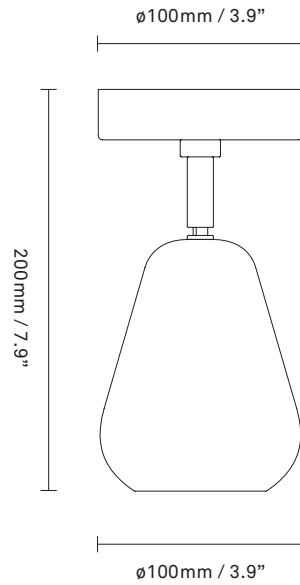

NUURA

ANOLI SPOT SURFACE black / black

Design: Sofie Refer, 2024

Anoli Spot Surface is designed for mounting to a ceiling or wall. An excellent choice when space is at a premium, it delivers bright task light from its adjustable arm. **Explore the rest of the Anoli collection** on our website, [here](#)

Materials: Powder-coated metal

Dimensions: 200mm / 7.9in Ø100mm / 3.9in

Light source: Socket: GU10
Max wattage: 10W LED
Voltage (V): 220-240V

Weight: Armature : 420g

See recommended light source [here](#)

Packaging: Dimensions: L: 125mm / x4.9in
x W: 125mm/ 4.9in x H: 240mm / 9.4in
Weight: 140g
Total weight incl. product: 560g
Number of parcels: 1
Material: Brown cardboard

Light sources not included

Dimmable if installed with appropriate dimmable LED light source(s) suitable for your dimmer circuit.