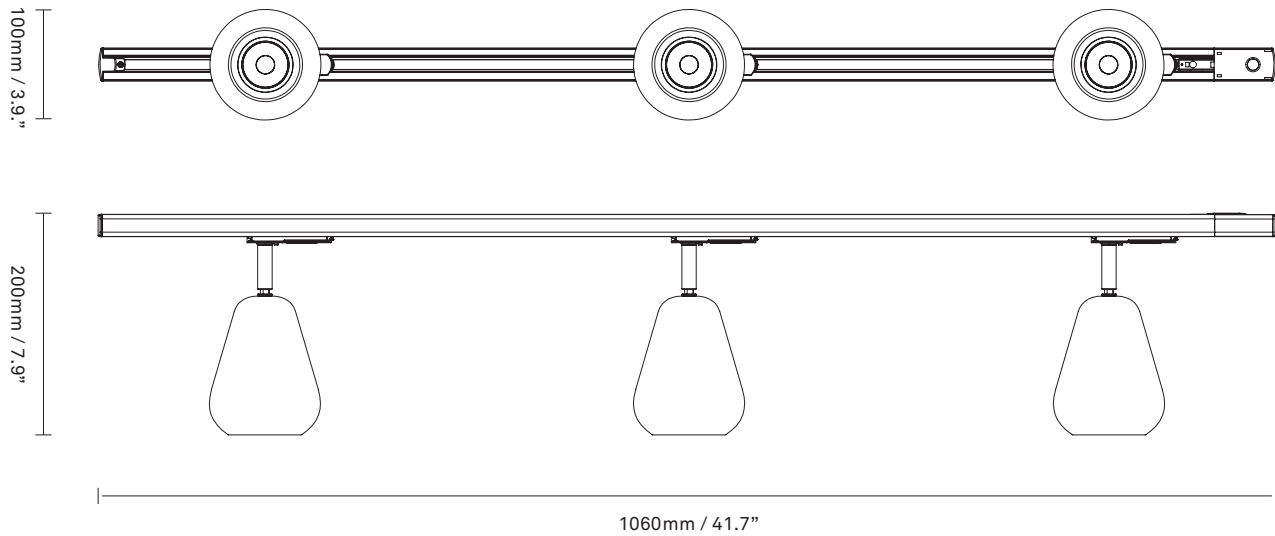

# NUURA

**ANOLI SPOT TRACK (3 PCS + TRACK)**  
**black / black**

Design: Sofie Refer, 2024

**Anoli Spot Track** is a flexible and adaptable design that provides both general and accent lighting. Explore the rest of the Anoli collection on our website, [here](#)

**Product no.:** EU - 2019008

**Certifications:** CE, UKCA, IP20, Class II

**Type:** Track Light

**For information about IP ratings, click [here](#)**

**Colour:** Black

**Cleaning:** Use only soft dry or dampened cloth. Do not use any detergents.

**Materials:** Powder-coated metal

**Light source:** Socket: GU10  
Max wattage: 10W LED  
Voltage (V): 220-240V

**Dimensions:** 200mm / 7.9in Ø100mm / 3.9in  
1060mm / 41.7in

**Weight:** Armature : 1300g

**See recommended light source [here](#)**

**Packaging:** Dimensions: L: 1170mm / 66.9in  
x W: 190mm / 7.5in x H: 130mm / 5.1in  
Weight: 700g  
Total weight incl. product: 2000g  
Number of parcels: 1  
Material: Brown cardboard