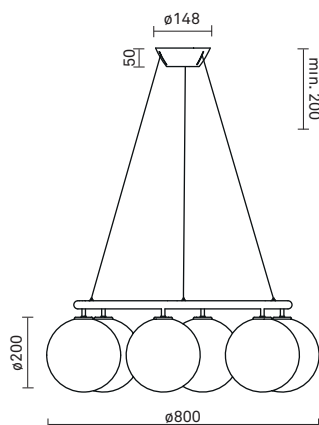

NUURA

MIIRA 6 CIRCULAR Dark Bronze/Optic Clear

Design: Sofie Refer, 2020. EU-model.

Miira 6 Circular in mouth-blown Optic Clear glass and Dark Bronze finish. Incl. Ceiling plate.

The significant details of Miira are the fine curves and thin neck that gives a graceful appearance. The Miira Collection features mouth-blown glass globes in both Opal White and Optic Clear. The Optic glass has slight variances due to the handmade process, which makes each piece unique.

Miira collection is designed with the chandelier as a centre and expands into a complete series of lights, manufactured in the highest quality.

Miira 6 Circular, comprising six mouth-blown glass domes, has a diameter of 80 cm, making it ideal to place above a dining table or sofa.

Miira collection

The Miira collection include the following products:

- **Miira 1:** Rock Grey/Brass - Opal White/Optic clear
- **Miira 3:** Rock Grey/Brass - Opal White/Optic clear
- **Miira 1 Large:** Rock Grey/Brass - Opal White/Optic Clear
- **Miira 3 Large:** Rock Grey/Brass - Opal White/Optic Clear
- **Miira 4:** Rock Grey/Brass - Opal White/Optic Clear
- **Miira 6:** Rock Grey/Brass - Opal White/Optic Clear
- **Miira 6 Large:** Rock Grey/Brass, Opal White/Optic Clear
- **Miira 6 Circular:** Dark Bronze/Brass/Rock Grey, Opal White/Optic Clear
- **Miira 8 Circular:** Dark Bronze/Brass/Rock Grey, Opal White/Optic Clear
- **Miira 13:** Rock Grey/Brass - Opal White/Optic Clear
- **Miira 13 Large:** Rock Grey/Brass, Opal White/Optic Clear
- **Miira Wall:** Rock Grey/Brass - Opal White/Optic Clear
- **Miira Table:** Rock Grey/Brass - Opal White/Optic Clear