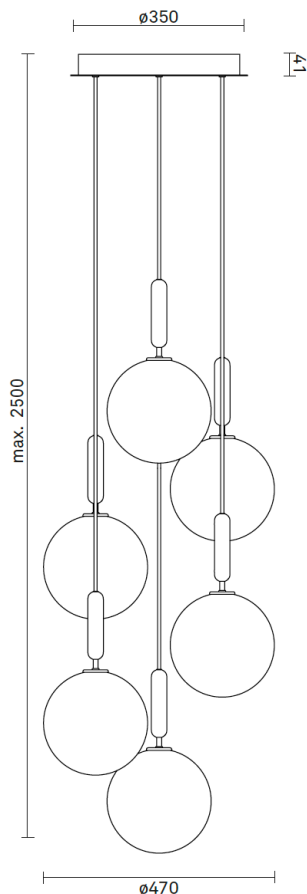

NUURA

Miira 6 Large Optic

Design: Sofie Refer, 2020. EU-model.

Miira 6 Large in mouth-blown Optic Clear glass and Rock Grey finish. Incl. Ceiling plate.

The significant details of Miira are the fine curves and thin neck that gives a graceful appearance.

Miira 6 Large Chandelier can be adjusted in a long span, suitable for halls, stairs and corner spaces.

Miira collection:

The Miira collection include the following products:

- **Miira 1:** Rock Grey/Brass - Opal White/Optic clear
- **Miira 3:** Rock Grey/Brass - Opal White/Optic clear
- **Miira 1 Large:** Rock Grey/Brass - Opal White/Optic Clear
- **Miira 3 Large:** Rock Grey/Brass - Opal White/Optic Clear
- **Miira 4:** Rock Grey/Brass - Opal White/Optic Clear
- **Miira 6:** Rock Grey - Opal White
- **Miira 6 Large:** Rock Grey/Brass, Opal White/Optic Clear
- **Miira 6 Circular:** Dark Bronze - Opal White/Optic Clear
- **Miira 8 Circular:** Dark Bronze - Opal White/Optic Clear
- **Miira 13:** Rock Grey - Opal/Optic Clear
- **Miira 13 Large:** Rock Grey/Brass, Opal White/Optic Clear
- **Miira Wall:** Rock Grey - Opal White/Optic Clear
- **Miira Table:** Rock Grey - Opal White/Optic Clear

NUURA

TECHNICAL INFO

Product no.: 03620223

Type: Suspension - Indoor

Colour:

Glass: Optic Clear

Metal: Rock Grey

Cable: Black

Materials:

Powder coated metal

Mouth-blown glass

Fabric covered cable

Dimensions:

ø470mm x max. 2500mm

Ceiling plate: ø350mm x 41mm

Fabric cable - Length: 2500mm