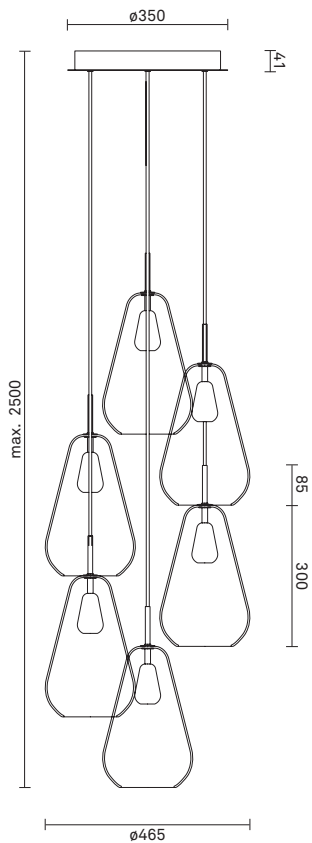

NUURA

ANOLI 6 Opal

Design: Sofie Refer, 2018. EU-model.

Anoli 6 Medium in mouth blown Opal glass and Nordic Gold finish Incl. Ceiling plate.

Anoli Collection captures the tranquility of falling water droplets. The elegant droplets and golden warmth are the essence of the sophisticated pendant collection Anoli.

TECHNICAL INFO

Product no.: 01060124

Type: Suspension - Indoor

Colour:

Glass: Opal
Metal: Nordic Gold
Cable: White

Materials:

Powder coated metal
Mouth-blown glass
Fabric covered cable

Dimensions:

∅465mm x max. 2500mm
Ceiling plate: ∅350mm x 41mm
Fabric cable - Length: 2500mm

Product weight:

Product incl. ceiling plate: 8390 g
Ceiling plate: 2450 g

Packaging:

Pendant: L: 254mm x W: 254mm x H: 481mm
Ceiling plate: L: 440mm x W: 440mm x H: 120mm
Weight: 5922 g
Total weight incl. product: 14312 g
Number of parcels: 7
Material: Brown cardboard.