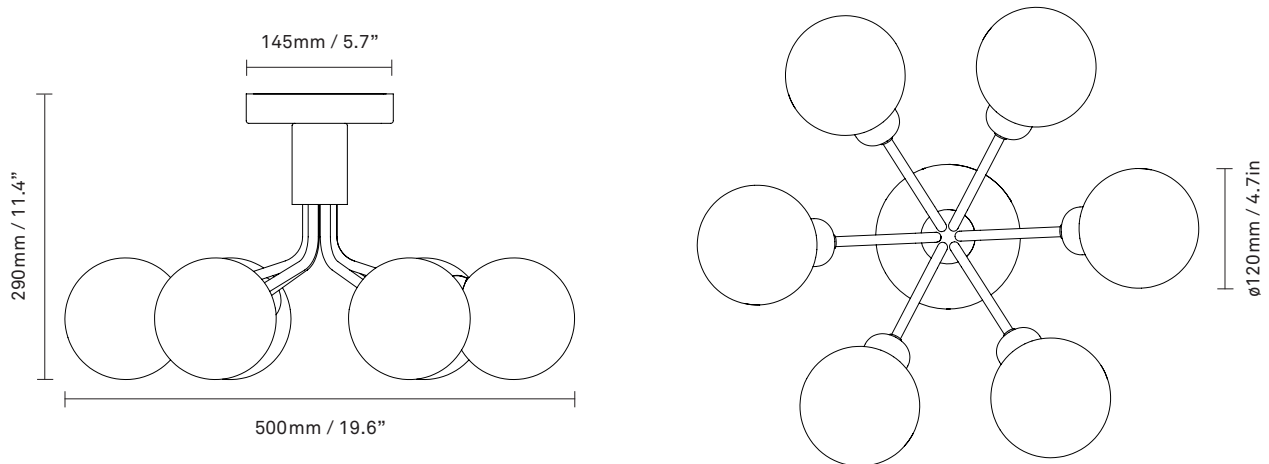

NUURA

APIALES 6 CEILING
brushed brass / opal

Design: Sofie Refer, 2022

Apiales 6 Ceiling With inspiration from flowers, Apiales 6 Ceiling unfolds its 6 brushed brass metal arms like flower stalks from a specially produced canopy and supports 6 mouth-blown glass globes in opal white. Apiales 6 Ceiling has a height of just 29 cm and offers ample light coverage in rooms with limited space available.

Explore the rest of the Apiales collection on our website, [here](#)

Product no.: EU - 2059008 / US - 3059008

Certifications: CE, IP20, Class I

Type: Ceiling light - indoor

For information about IP ratings, click [here](#)

Dimensions: 500mm / 19.6in x 290mm / 11.4in
Glass: \varnothing 120mm / 4.7in

Weight: Armature + glass: 3130g

See recommended light source [here](#)

Packaging: Dimensions: L: 430mm / 16.9in x
W: 430mm / 16.9in x H: 300mm / 11.8in
Weight: 1300g
Total weight incl. product: 4430g
Number of parcels: 1
Material: Brown cardboard