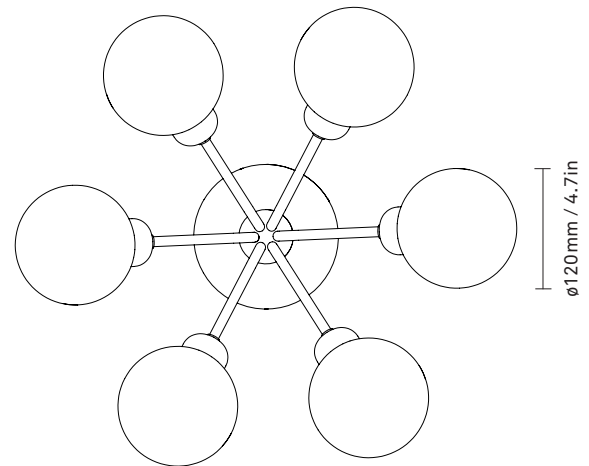

NUURA

APIALES 6 CEILING
brushed brass / optic gold

Design: Sofie Refer, 2022

Apiales 6 Ceiling is a new addition to the Apiales collection, inspired by the look of umbellifer flowers. With a height of just 29 cm, Apiales 6 Ceiling adds decorative lighting to lower ceilings while freeing up overhead space. The brushed brass metal finish enlivens the room and coordinates well with other metals and colours, while the optic gold glass globes add a welcoming warmth.

Explore the rest of the Apiales collection on our website, [here](#)

Product no.: EU - 2059010 / US - 3059010

Type: Ceiling light - indoor

Colour: Glass: optic gold / Metal: brushed brass

Materials: Anodized metal, mouth-blown glass

Dimensions: 500mm / 19.6in x 290mm / 11.4in
Glass: \varnothing 120mm / 4.7in

Weight: Armature + glass: 3130g

Packaging: Dimensions: L: 430mm / 16.9in x
W: 430mm / 16.9in x H: 300mm / 11.8in
Weight: 1300g
Total weight incl. product: 4430g
Number of parcels: 1
Material: Brown cardboard