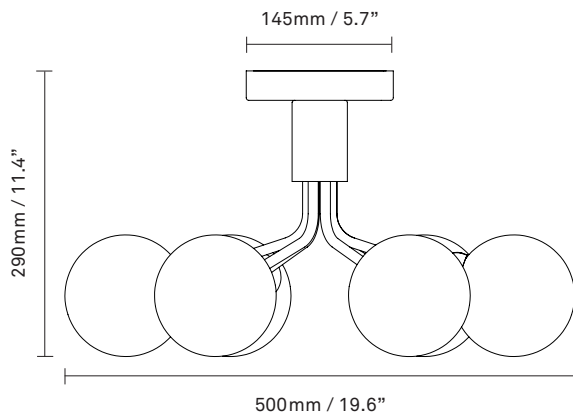

NUURA

APIALES 6 CEILING
brushed brass / optic gold

Design: Sofie Refer, 2022

Apiales 6 Ceiling is a new addition to the Apiales collection, inspired by the look of umbellifer flowers. With a height of just 29 cm, Apiales 6 Ceiling adds decorative lighting to lower ceilings while freeing up overhead space. The brushed brass metal finish enlivens the room and coordinates well with other metals and colours, while the optic gold glass globes add a welcoming warmth.

Dimensions: 500mm / 19.6in x 290mm / 11.4in
Glass: \varnothing 120mm / 4.7in

Weight: Armature + glass: 3130g

Packaging: Dimensions: L: 430mm / 16.9in x
W: 430mm / 16.9in x H: 300mm / 11.8in
Weight: 1300g
Total weight incl. product: 4430g
Number of parcels: 1
Material: Brown cardboard