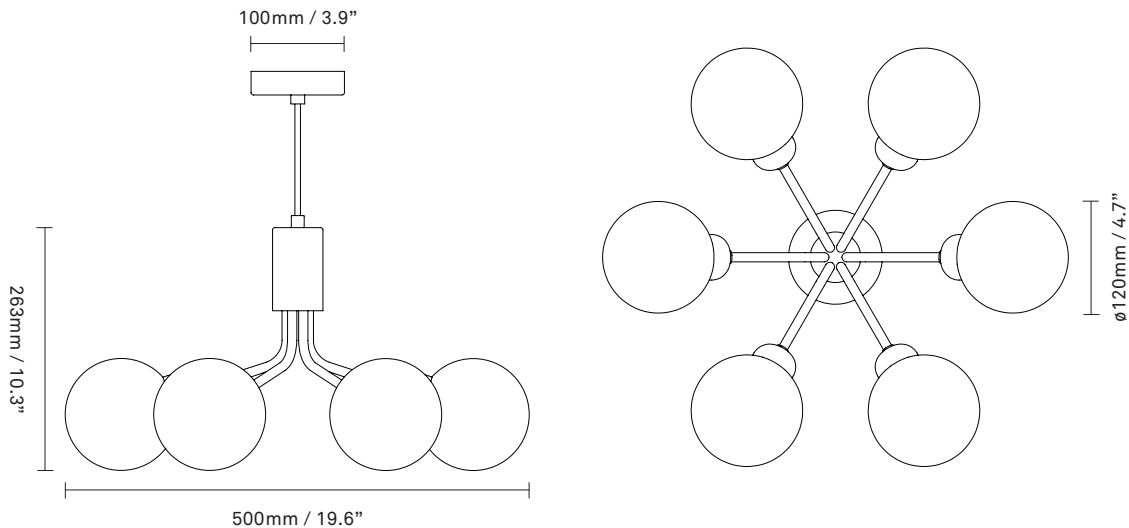

NUURA

APIALES 6
brushed brass / opal

Design: Sofie Refer, 2022

Apiales 6 is an intermediate version, complementing the chandeliers and single pendants from our Apiales collection. With inspiration from flowers, Apiales 6 unfolds the brushed brass metal stems into opal white glass globes, offering a soft and comfortable expression to rooms with limited space available.

Explore the rest of the Apiales collection on our website, [here](#)

Product no.: EU - 2053010 / US - 3053010

Certifications: CE, IP20, Class I

Type: Ceiling light - indoor

For information about IP ratings, click [here](#)

Light source: Socket: G9
Max wattage: 5W LED
Voltage (V): 220-240V / 120V

Dimensions: 500mm / 19.6in x 263mm / 10.3in
Glass: \varnothing 120mm / 4.7in
Cable length: 4000mm / 157.4in

See recommended light source [here](#)

Weight: Armature + glass: 3050g

Light source not included

Packaging: Dimensions: L: 430mm / 16.9in x
W: 430mm / 16.9in x H: 300mm / 11.8in
Weight: 1300g
Total weight incl. product: 4350g
Number of parcels: 1
Material: Brown cardboard