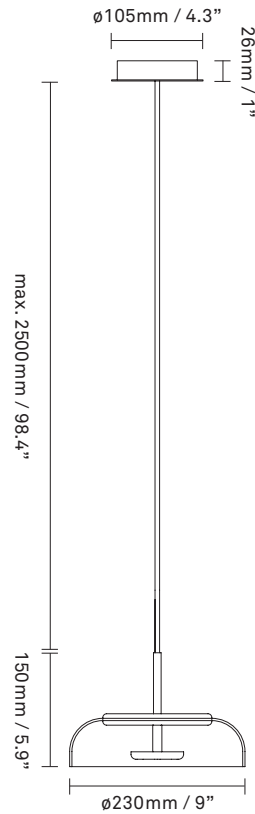

NUURA

BLOSSI 1
nordic gold / clear

Design: Sofie Refer, 2018

Blossi 1 in mouth-blown clear glass and nordic gold finish. Ceiling plate fits US 3½" pan cake bracket.

Explore the rest of the Blossi collection on our website, [here](#)

Product no.: EU - 2023004 / US - 3023002

Certifications: CE, IP20, Class I

Type: Pendant - indoor

For information about IP ratings, click [here](#)

Colour: Glass: clear / Metal: nordic gold

Cleaning: Use a soft dry cloth to clean the product.
Do not use household cleaners.

Materials: Powder coated metal, mouth-blown glass

Light source: Integrated light source
6W LED
Voltage (V): 230V / 120V
Colour Temp.: 2700 Kelvin
Lumen: 600 lm
CRI: 80
Dimmable

Dimensions: ø230mm / 9in x 150mm / 5.9in
Cable length: 2500mm / 98.4in

Weight: Armature + glass: 1200g

See light source information [here](#)

Packaging: Dimensions: L: 284mm / 11.1in
x W: 284mm / 11.1in x H: 263mm / 10.3in
Weight: 500g
Total weight incl. product: 1700g
Number of parcels: 1
Material: Brown cardboard