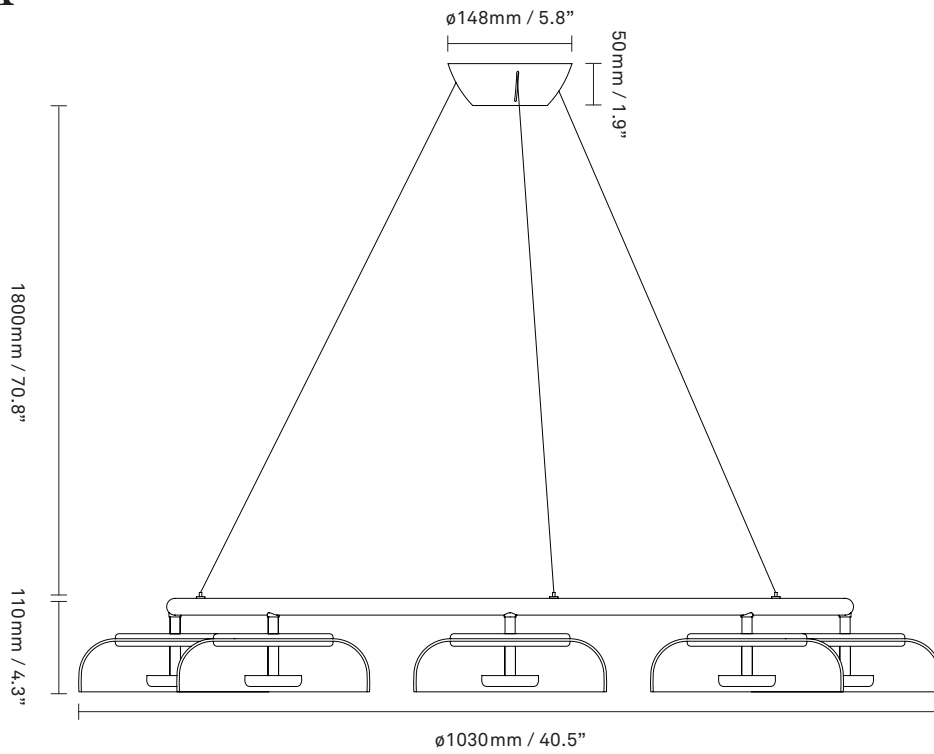

Blossi 8 has a balanced graphic look suitable for domestic and public spaces.

Explore the rest of the Blossi collection on our website, [here](#)

Product no.: EU - 2021003 / US - 3021002

Certifications: CE, IP20, Class I

Type: Chandelier - indoor

For information about IP ratings, click [here](#)

Colour: Glass: clear / Metal: nordic gold
Cable: clear

Cleaning: Use a soft dry cloth to clean the product.
Do not use household cleaners.

Materials: Powder coated metal, mouth-blown glass, plastic cable

Light source: Integrated light source
8 x 6W LED
Voltage (V): 230V / 120V
Colour Temp.: 2700 Kelvin
Lumen: 8x600 lm
CRI: 80
Dimmable

Dimensions: $\varnothing$ 1030mm / 40.5in x 110mm / 4.3in
Cable length: 1800mm / 70.8in

Weight: Armature + glass: 8920g

Packaging: Dimensions: L: 1030mm / 40.5in x W: 1010mm / 39.7in x H: 2300mm / 90.5in
Weight: 3950g
Total weight incl. product: 12870g
Number of parcels: 1
Material: Brown cardboard

See light source information [here](#)

Light sources included

Dimmable if installed with appropriate LED dimmer.

Works with appropriate lighting control module. Module can be added to delivery on request.

Find our recommendations [here](#)