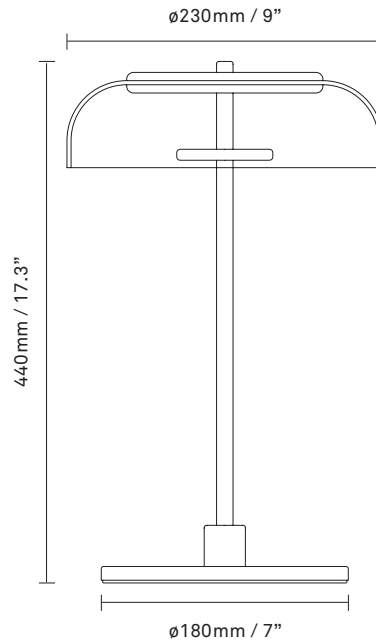

Blossi Table in mouth-blown clear glass and nordic gold finish.

Explore the rest of the Blossi collection on our website, [here](#)

Product no.: EU - 2028005 / US - 3028005

Certifications: CE, IP20, Class II (EU), Class I (US)

Type: Table light - indoor

For information about IP ratings, click [here](#)

Colour: Glass: clear / Metal: nordic gold

Materials: Powder coated metal, mouth-blown glass

Cleaning: Use a soft dry cloth to clean the product.
Do not use household cleaners.

Dimensions: $\varnothing$ 230mm / 9in x 440mm / 17.3in
Cable length: 2000mm

Light source: Integrated light source
6W LED
Voltage: 230 V
Colour Temp.: 2700 Kelvin
Lumen: 600 lm
CRI: 80
Dimmable

Weight: Armature + glass: 3340g

See light source information [here](#)

Packaging: Dimensions: L: 533mm / 21in x W: 258mm / 10.1in x H: 266mm / 10.7in
Weight: 1020g
Total weight incl. product: 4370g
Number of parcels: 1
Material: Brown cardboard

Light sources included

Dimmable if installed with appropriate LED dimmer.

Works with appropriate lighting control module. Module can be added to delivery on request.

Find our recommendations [here](#)