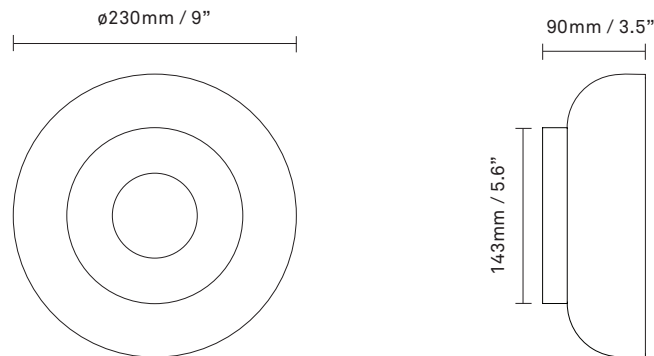

Blossi Wall has a balanced graphic look suitable for domestic and public spaces.

Explore the rest of the Blossi collection on our website, [here](#)

Product no.: EU - 2026005 / US - 3025005

Certifications: CE, IP20, Class I

Type: Wall / ceiling light - indoor

For information about IP ratings, click [here](#)

Colour: Glass: clear / Metal: nordic gold

Cleaning: Use a soft dry cloth to clean the product.
Do not use household cleaners.

Materials: Powder coated metal, mouth-blown glass

Light source: Integrated light source
6W LED
Voltage: 230 V
Colour Temp.: 2700 Kelvin
Lumen: 600 lm
CRI: 80
Dimmable

Dimensions: 230mm / 9in x 90mm / 3.5in

Weight: Armature + glass: 1000g

See light source information [here](#)

Packaging: Dimensions: L: 286mm / 11.3in x
W: 286mm / 11.3in x H: 168mm / 6.6in
Weight: 420g
Total weight incl. product: 1420g
Number of parcels: 1
Material: Brown cardboard

Light sources included

Dimmable if installed with appropriate LED dimmer.

Works with appropriate lighting control module. Module can be added to delivery on request.

Find our recommendations [here](#)