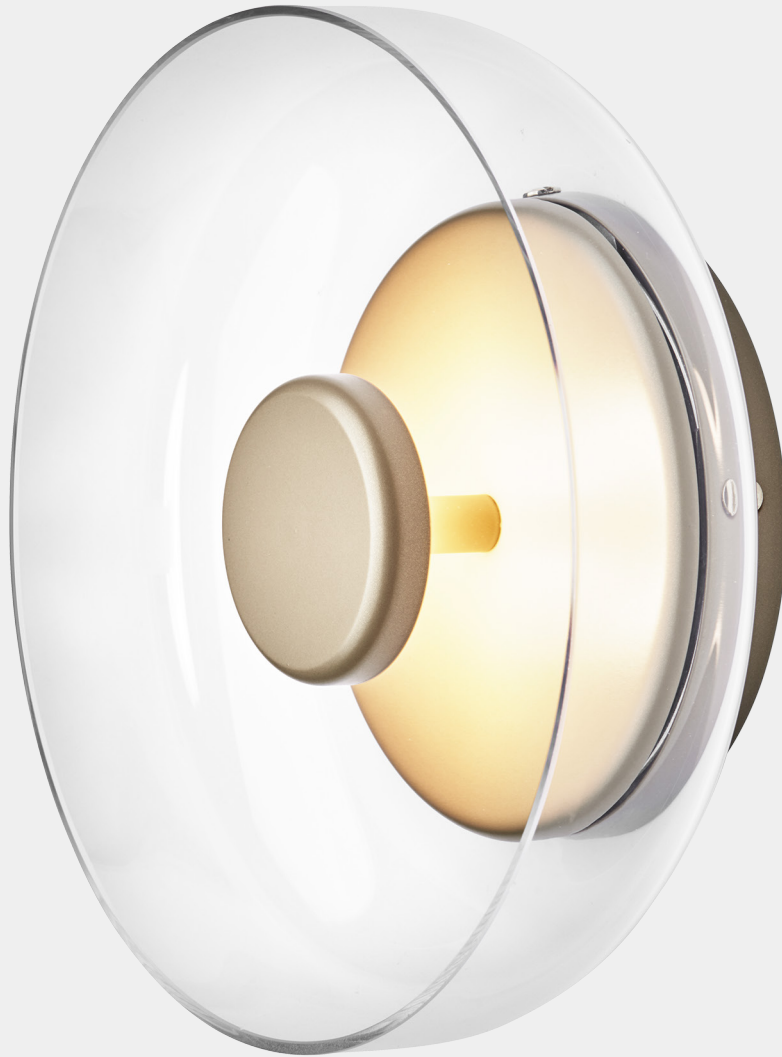

NUURA

BLOSSI WALL
nordic gold / clear

Design: Sofie Refer, 2018

Blossi Wall has a balanced graphic look suitable for domestic and public spaces.

Explore the rest of the Blossi collection on our website, [here](#)

Product no.: EU - 2026005 / US - 3025005

Certifications: CE, IP20, Class I

Type: Wall / ceiling light - indoor

For information about IP ratings, click [here](#)

Colour: Glass: clear / Metal: nordic gold

Cleaning: Use a soft dry cloth to clean the product.
Do not use household cleaners.

Materials: Powder coated metal, mouth-blown glass

Light source: Integrated light source
6W LED
Voltage: 230 V
Colour Temp.: 2700 Kelvin
Lumen: 600 lm
CRI: 80
Dimmable

Dimensions: 230mm / 9in x 90mm / 3.5in

Weight: Armature + glass: 1000g

See light source information [here](#)

Packaging: Dimensions: L: 286mm / 11.3in x
W: 286mm / 11.3in x H: 168mm / 6.6in
Weight: 420g
Total weight incl. product: 1420g
Number of parcels: 1
Material: Brown cardboard