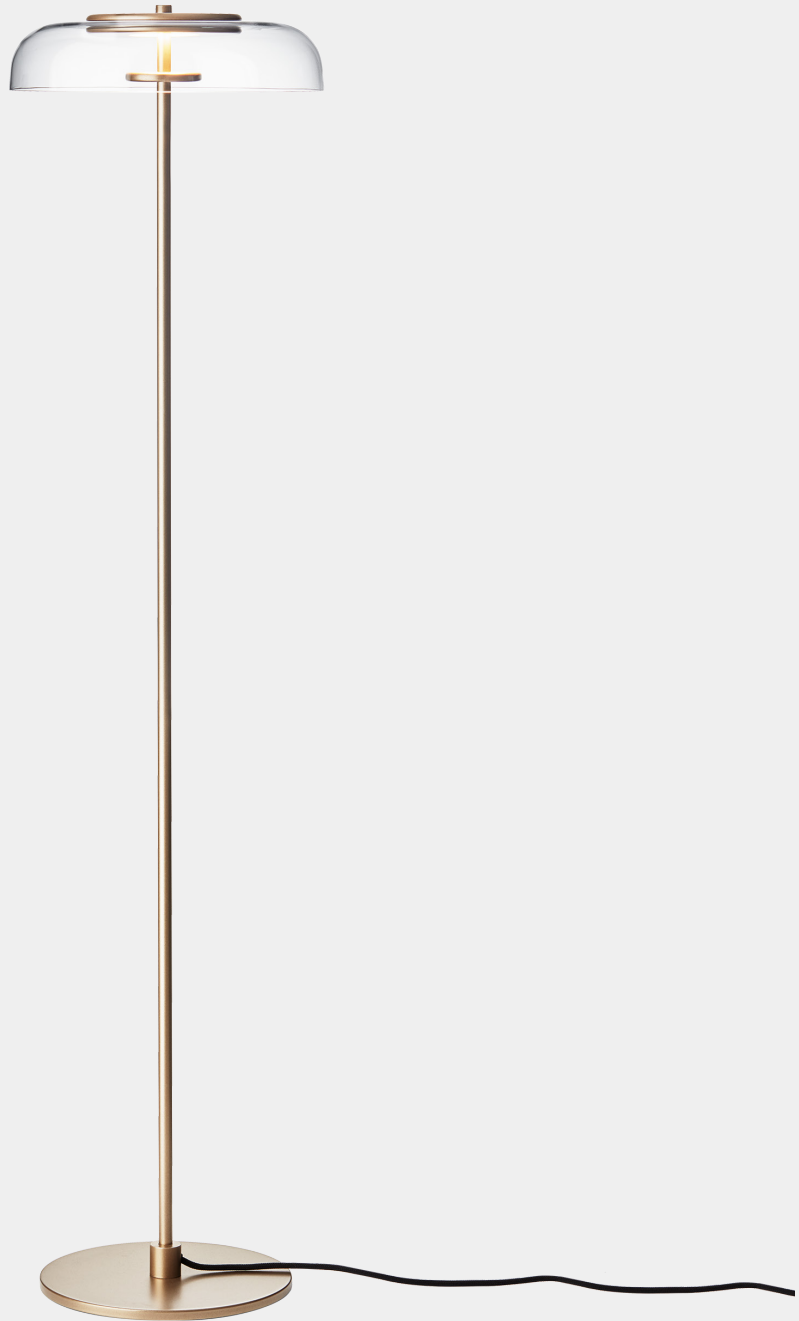

NUURA

BLOSSI FLOOR
nordic gold / clear

Design: Sofie Refer, 2018

Blossi Floor in mouth-blown clear glass and nordic gold finish.

Explore the rest of the Blossi collection on our website, [here](#)

Product no.: EU - 2027006 / US - 3027005

Certifications: CE, IP20, Class II (EU), Class I (US)

Type: Floor light - indoor

For information about IP ratings, click [here](#)

Colour: Glass: clear / Metal: nordic gold
Cable: black

Cleaning: Use a soft dry cloth to clean the product.
Do not use household cleaners.

Materials: Powder coated metal, mouth-blown glass

Light source: Integrated light source
6W LED
Voltage: 230 V
Colour Temp.: 2700 Kelvin
Lumen: 600 lm
CRI: 80
Dimmable

Dimensions: \varnothing 290mm / 11.4in x 1200mm / 47.2in
Cable length: 2000mm / 78.7in

Weight: Armature + glass: 5330g

See light source information [here](#)

Packaging: Dimensions: L: 1311mm / 51.6in
x W: 322mm / 12.6in x H: 330mm / 12.9in
Weight: 2290g
Total weight incl. product: 7610g
Number of parcels: 1
Material: Brown cardboard