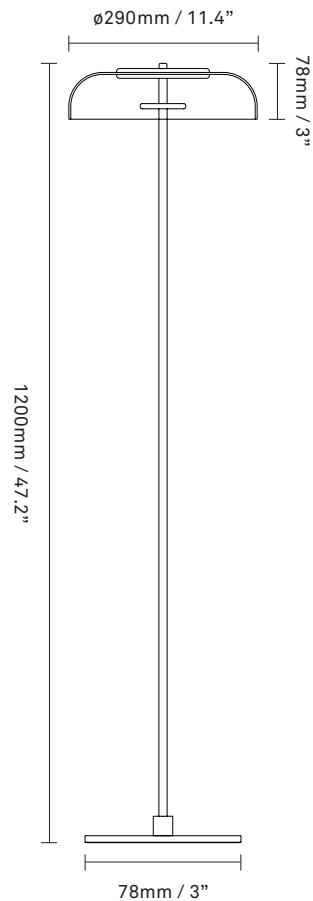

NUURA

BLOSSI FLOOR
nordic gold / clear

Design: Sofie Refer, 2018

Blossi Floor in mouth-blown clear glass and nordic gold finish.

Explore the rest of the Blossi collection on our website, [here](#)

Product no.: EU - 2027006 / US - 3027005

Certifications: CE, IP20, Class II (EU), Class I (US)

Type: Floor light - indoor

For information about IP ratings, click [here](#)

Colour: Glass: clear / Metal: nordic gold
Cable: black

Cleaning: Use a soft dry cloth to clean the product.
Do not use household cleaners.

Materials: Powder coated metal, mouth-blown glass

Light source: Integrated light source
6W LED
Voltage: 230 V
Colour Temp.: 2700 Kelvin
Lumen: 600 lm
CRI: 80
Dimmable

Dimensions: \varnothing 290mm / 11.4in x 1200mm / 47.2in
Cable length: 2000mm / 78.7in

Weight: Armature + glass: 5330g

See light source information [here](#)

Packaging: Dimensions: L: 1311mm / 51.6in
x W: 322mm / 12.6in x H: 330mm / 12.9in
Weight: 2290g
Total weight incl. product: 7610g
Number of parcels: 1
Material: Brown cardboard