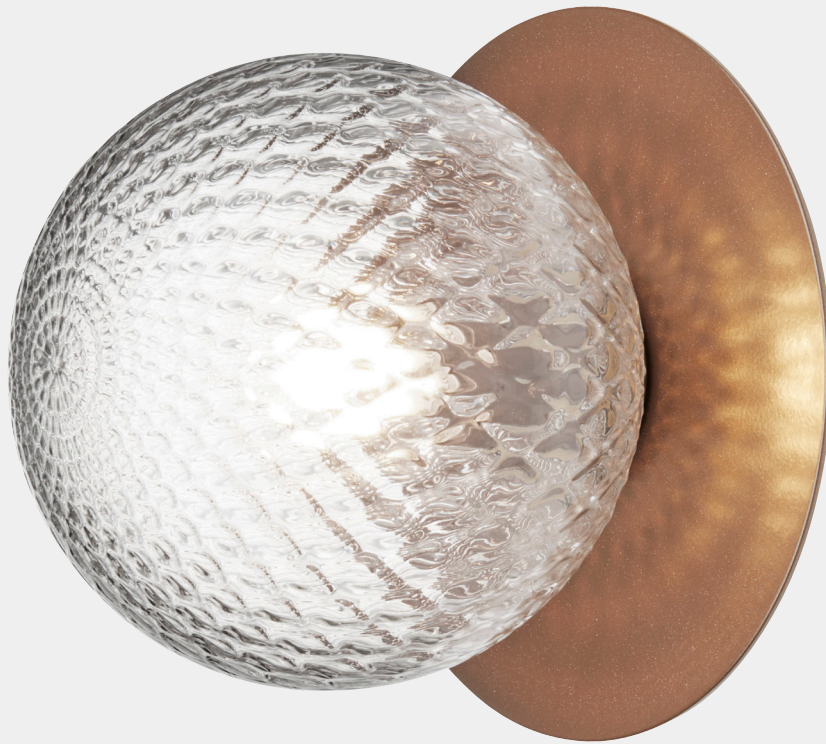

NUURA

LIILA 1 OUTDOOR
dark bronze / optic clear

Design: Sofie Refer, 2018

Liila 1 Outdoor is designed as an outdoor lamp and is highly suitable on both walls and ceilings in exterior areas. A thin round sheet of metal in a dark bronze powder coating covers the canopy and gives the optic clear glass globe a floating appearance. Create a welcoming atmosphere with quality light by the front door, on the porch or by terrace doors with Liila 1 Outdoor.

Explore the rest of the Liila collection on our website, [here](#)

Product no.: EU - 2046010

Certifications: CE, IP54, Class I

Type: Wall / ceiling light - outdoor

Cleaning: Use a soft dry cloth to clean the product.
Do not use household cleaners.

Colour: Glass: optic clear / Metal: dark bronze

Materials: Powder-coated metal, mouth-blown glass

Light source: Socket: G9
Max wattage: 7W LED
Voltage (V): 220-240V / 120V

Dimensions: 165mm / 6,5in x 170mm / 6,7in
Ceiling plate: \varnothing 105mm / 4.1in
Glass: \varnothing 140 / 5,5in