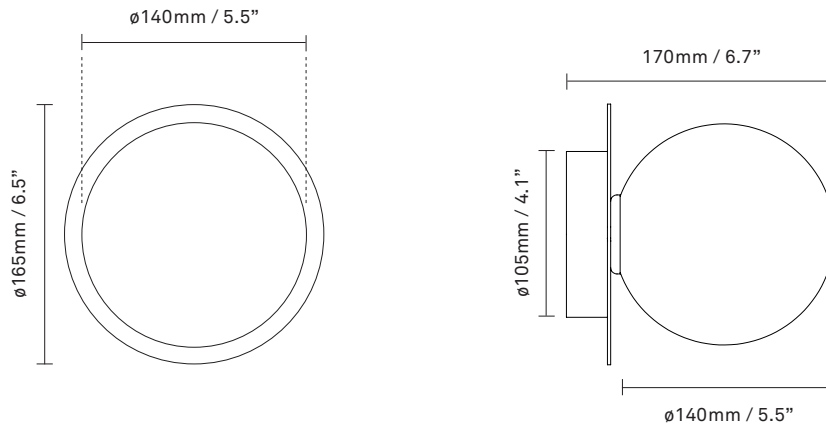

NUURA

LIILA 1 OUTDOOR
dark bronze / optic clear

Design: Sofie Refer, 2018

Liila 1 Outdoor is designed as an outdoor lamp and is highly suitable on both walls and ceilings in exterior areas. A thin round sheet of metal in a dark bronze powder coating covers the canopy and gives the optic clear glass globe a floating appearance. Create a welcoming atmosphere with quality light by the front door, on the porch or by terrace doors with Liila 1 Outdoor.

Explore the rest of the Liila collection on our website, [here](#)

Product no.: EU - 2046010

Certifications: CE, IP54, Class I

Type: Wall / ceiling light - outdoor

Cleaning: Use a soft dry cloth to clean the product.
Do not use household cleaners.

Colour: Glass: optic clear / Metal: dark bronze

Materials: Powder-coated metal, mouth-blown glass

Light source: Socket: G9
Max wattage: 7W LED
Voltage (V): 220-240V / 120V

Dimensions: 165mm / 6,5in x 170mm / 6,7in
Ceiling plate: \varnothing 105mm / 4.1in
Glass: \varnothing 140 / 5,5in

See recommended light source [here](#)

Weight: Armature + glass: 540g

Light sources not included

Packaging: Dimensions: L: 340mm / 13.3in x
W: 190mm / 7.4in x H: 180mm / 7in
Weight: 460g
Total weight incl. product: 1010g
Number of parcels: 1
Material: Brown cardboard