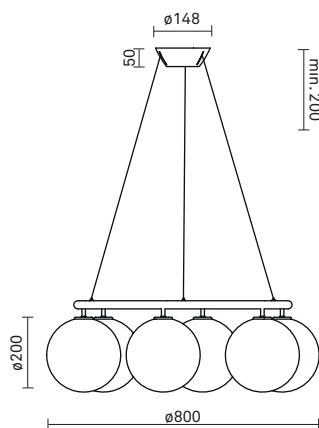

NUURA

MIIRA 6 CIRCULAR Brass/Opal White

Design: Sofie Refer, 2020. EU-model.

Miira 6 Circular in mouth-blown Opal White glass and Brass finish. Incl. Ceiling plate.

The significant details of Miira are the fine curves and thin neck that gives a graceful appearance. The Miira Collection features mouth-blown glass globes in both Opal White and Optic Clear. The Optic glass has slight variances due to the handmade process, which makes each piece unique.

Miira collection is designed with the chandelier as a centre and expands into a complete series of lights, manufactured in the highest quality.

Miira 6 Circular, comprising six mouth-blown glass domes, has a diameter of 80 cm, making it ideal to place above a dining table or sofa.

Miira collection

The Miira collection include the following products:

- **Miira 1:** Rock Grey/Brass - Opal White/Optic clear
- **Miira 3:** Rock Grey/Brass - Opal White/Optic clear
- **Miira 1 Large:** Rock Grey/Brass - Opal White/Optic Clear
- **Miira 3 Large:** Rock Grey/Brass - Opal White/Optic Clear
- **Miira 4:** Rock Grey/Brass - Opal White/Optic Clear
- **Miira 6:** Rock Grey/Brass - Opal White/Optic Clear
- **Miira 6 Large:** Rock Grey/Brass, Opal White/Optic Clear
- **Miira 6 Circular:** Dark Bronze/Brass/Rock Grey, Opal White/Optic Clear
- **Miira 8 Circular:** Dark Bronze/Brass/Rock Grey, Opal White/Optic Clear
- **Miira 13:** Rock Grey/Brass - Opal White/Optic Clear
- **Miira 13 Large:** Rock Grey/Brass, Opal White/Optic Clear
- **Miira Wall:** Rock Grey/Brass - Opal White/Optic Clear
- **Miira Table:** Rock Grey/Brass - Opal White/Optic Clear