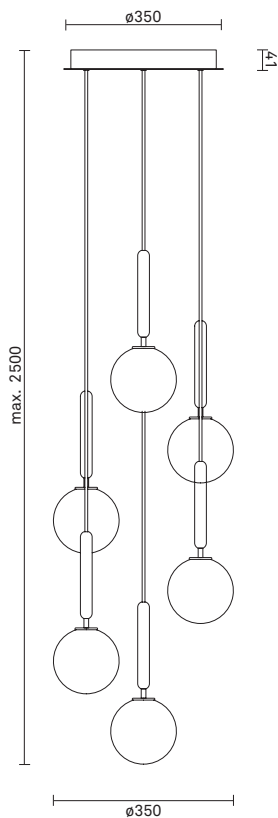

NUURA

MIIRA 6 Opal

Design: Sofie Refer, 2018. EU-model.

**Miira 6 in Rock Grey finish with mouth-blown Opal White glass
Incl. Ceiling plate.**

The significant details of Miira are the fine curves and thin neck that gives a graceful appearance.

Miira 6 Chandelier can be adjusted in a long span, suitable for halls, stairs and corner spaces.

Miira collection:

The Miira collection include the following products:

- **Miira 1:** Rock Grey/Brass, Opal White/Optic Clear Glass
- **Miira 1 Large:** Rock Grey/Brass, Opal White /Optic Clear Glass
- **Miira 3 Large:** Rock Grey/Brass, Opal White/Optic Clear Glass
- **Miira 4:** Rock Grey/Brass, Opal White/Optic Clear Glass
- **Miira 6:** Rock Grey, Opal White/Optic Clear Glass
- **Miira 6 Circular:** Dark Bronze, Opal White /Optic Clear Glass
- **Miira 6 Large:** Rock Grey/Brass, Opal White /Optic Clear Glass
- **Miira 8 Circular:** Dark Bronze, Opal White /Optic Clear Glass
- **Miira 13:** Rock Grey, Opal White /Optic Clear Glass
- **Miira 13 Large:** Rock Grey/Brass, Opal White /Optic Clear Glass
- **Miira Wall:** Rock Grey, Opal White /Optic Clear Glass
- **Miira Table:** Rock Grey, Opal White /Optic Clear Glass

TECHNICAL INFO

Product no.: 03060224

Type: Suspension - Indoor

Colour:

Glass: Opal White

Metal: Rock Grey

Cable: Black

Materials:

Powder coated metal

Mouth-blown glass

Fabric covered cable

Dimensions:

∅350mm x max. 2500mm

Ceiling plate: ∅350mm x 40mm

Fabric cable - Length: 2500mm

Product weight: