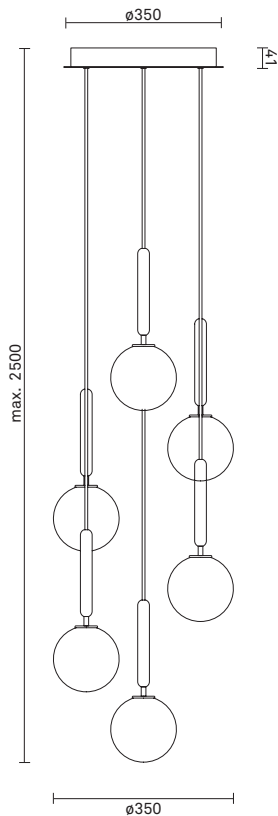

NUURA

MIIRA 6 Optic

Design: Sofie Refer, 2018. EU-model.

**Miira 6 in Rock Grey finish with mouth-blown Optic Clear glass
Incl. Ceiling plate.**

The significant details of Miira are the fine curves and thin neck that gives a graceful appearance.

Miira 6 Chandelier can be adjusted in a long span, suitable for halls, stairs and corner spaces.

Miira collection:

The Miira collection include the following products:

- **Miira 1:** Rock Grey/Brass, Opal White/Optic Clear Glass
- **Miira 1 Large:** Rock Grey/Brass, Opal White /Optic Clear Glass
- **Miira 3 Large:** Rock Grey/Brass, Opal White/Optic Clear Glass
- **Miira 4:** Rock Grey/Brass, Opal White/Optic Clear Glass
- **Miira 6:** Rock Grey, Opal White/Optic Clear Glass
- **Miira 6 Circular:** Dark Bronze, Opal White /Optic Clear Glass
- **Miira 6 Large:** Rock Grey/Brass, Opal White /Optic Clear Glass
- **Miira 8 Circular:** Dark Bronze, Opal White /Optic Clear Glass
- **Miira 13:** Rock Grey, Opal White /Optic Clear Glass
- **Miira 13 Large:** Rock Grey/Brass, Opal White /Optic Clear Glass
- **Miira Wall:** Rock Grey, Opal White /Optic Clear Glass
- **Miira Table:** Rock Grey, Opal White /Optic Clear Glass

TECHNICAL INFO

Product no.: 03060223

Type: Suspension - Indoor

Colour:

Glass: Optic Clear

Metal: Rock Grey

Cable: Black

Materials:

Powder coated metal

Mouth-blown glass

Fabric covered cable

Dimensions:

∅350mm x max. 2500mm

Ceiling plate: ∅350mm x 41mm

Fabric cable - Length: 2500mm

Product weight: