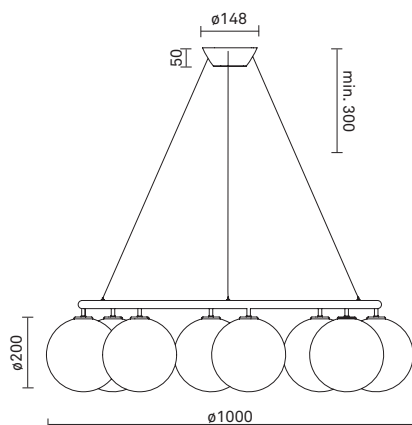

NUURA

MIIRA 8 CIRCULAR Rock Grey/Optic Clear

Design: Sofie Refer, 2020. EU-model.

Miira 8 Circular in mouth-blown Optic Clear glass and Rock Grey finish. Incl. Ceiling plate.

The significant details of Miira are the fine curves and thin neck that gives a graceful appearance. The Miira Collection features mouth-blown glass globes in both Opal White and Optic Clear. The Optic glass has slight variances due to the handmade process, which makes each piece unique.

Miira collection is designed with the chandelier as a centre and expands into a complete series of lights, manufactured in the highest quality.

Miira 8 Circular, comprising eight mouth-blown glass domes, has a diameter of 100 cm, making it ideal to place above a dining table or sofa.

Miira collection

The Miira collection include the following products:

- **Miira 1:** Rock Grey/Brass - Opal White/Optic clear
- **Miira 3:** Rock Grey/Brass - Opal White/Optic clear
- **Miira 1 Large:** Rock Grey/Brass - Opal White/Optic Clear
- **Miira 3 Large:** Rock Grey/Brass - Opal White/Optic Clear
- **Miira 4:** Rock Grey/Brass - Opal White/Optic Clear
- **Miira 6:** Rock Grey/Brass - Opal White/Optic Clear
- **Miira 6 Large:** Rock Grey/Brass, Opal White/Optic Clear
- **Miira 6 Circular:** Dark Bronze/Brass/Rock Grey, Opal White/Optic Clear
- **Miira 8 Circular:** Dark Bronze/Brass/Rock Grey, Opal White/Optic Clear
- **Miira 13:** Rock Grey/Brass - Opal White/Optic Clear
- **Miira 13 Large:** Rock Grey/Brass, Opal White/Optic Clear
- **Miira Wall:** Rock Grey/Brass - Opal White/Optic Clear
- **Miira Table:** Rock Grey/Brass - Opal White/Optic Clear