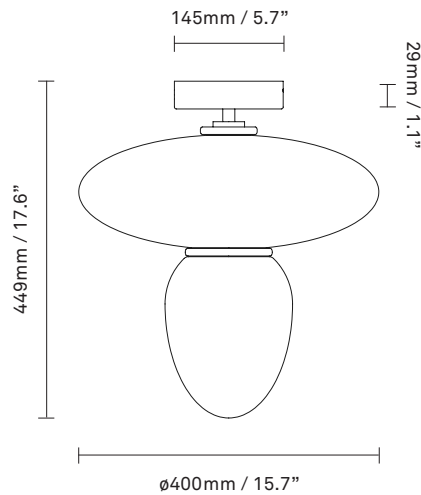

NUURA

RIZZATTO 42
satin silver / opal white

Design: Paolo Rizzato, 2021

Rizzato 42, gives a soft and even light, making it ideal in the bedroom, the kitchen or the hallway. The lamp is mounted directly on the ceiling, making it possible to create unique, decorative ceiling lighting.

Colour: Glass: opal white / Metal: light silver

Cleaning: Use a soft dry cloth to clean the product.
Do not use household cleaners.

Materials: Anodized metal, mouth-blown glass

Dimensions: \varnothing 400mm / 15.7in x 449mm / 17.6in
Ceiling plate: \varnothing 145mm / 5.7in
x 29mm / 1in

Light source: Socket: E27 / E26 (T38)
Max wattage: 40W LED
Voltage (V): 220-240V / 120V

Weight: 3450g

See recommended light source for EU [here](#)

Packaging: Dimensions: L: 490mm / 19.2 x
W: 240mm / 9.4in x H: 665mm / 26in
Weight: 1210 g
Total weight incl. product: 4660 g
Number of parcels: 1
Material: Brown cardboard.