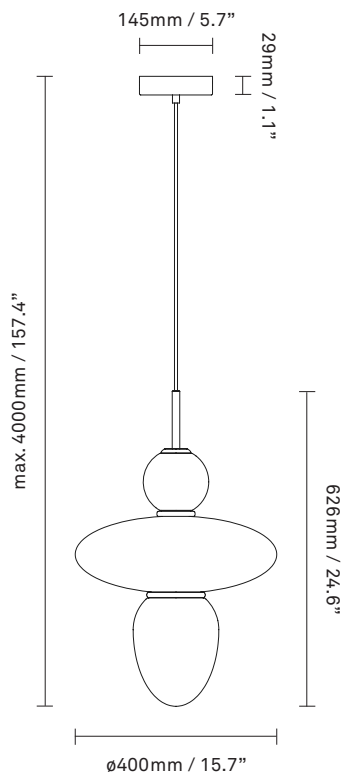

# NUURA

**RIZZATTO 43**  
**satin silver / opal white**

Design: Paolo Rizzato, 2021

**Rizzato 43**, gives a soft and even light, making it ideal above a dining table or sofa. It is also suitable for the bedroom or the hallway. The pendant is height-adjustable. The pendant is trimmed with details in satin silver metal finish, creating a soft accent to the mouth-blown glass.

Explore the rest of the Rizzato collection on our website, [here](#)

**Product no.:** EU - 2073004 / US - 3073004

**Certifications:** CE, ETL, IP20, Class I

**Type:** Pendant - indoor

**For information about IP ratings, click [here](#)**

**Light source:** Socket: E27 / E26 (T38)  
Max wattage: 40W LED  
Voltage (V): 220-240V / 120V

**Dimensions:**  $\varnothing$ 400mm / 15.7in x 626mm / 24.6in  
Ceiling plate:  $\varnothing$ 145mm / 5.7in x 29mm / 1in  
Cable length: 4000mm / 157.4in

**See recommended light source for EU [here](#)**

**Weight:** 4260g

**Light sources not included**

**Packaging:** Dimensions: L: 480mm / 18.8 x W: 280mm / 18.8in x H: 430mm / 17in  
Weight: 1000 g  
Total weight incl. product: 5260 g  
Number of parcels: 1  
Material: Brown cardboard.