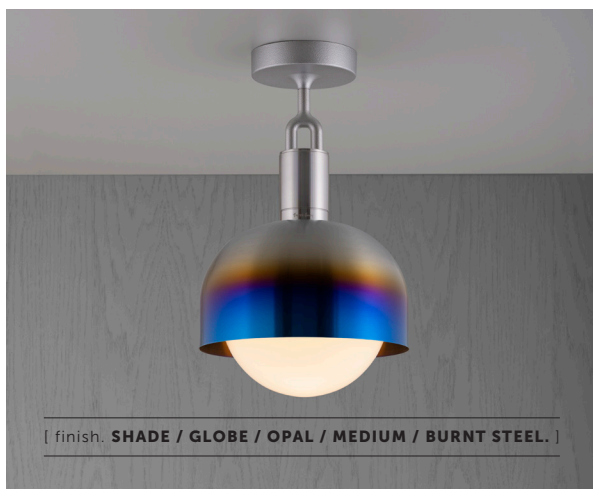

BUSTER+PUNCH

LONDON

[product.]

FORKED CEILING / SHADE / GLOBE

[type. **CEILING LIGHT.**]

[detail. **FORKED.**]

[process. **ROUGH-CAST.**]

[region. **UK + EUROPE.**]

A ceiling light made from cast and machined metal, featuring our signature diamond-cut linear knurl pattern and fork detailing, refined by hand. Its shade is made from hand-spun metal and it comes with a handblown glass globe.

CB Certified / Class 1

1x solid metal light shade

1x hand-blown glass globe

E27 compatible

[info. **FINISH & SKU NUMBERS.**]

[finish.]

[EU.]

[UK.]