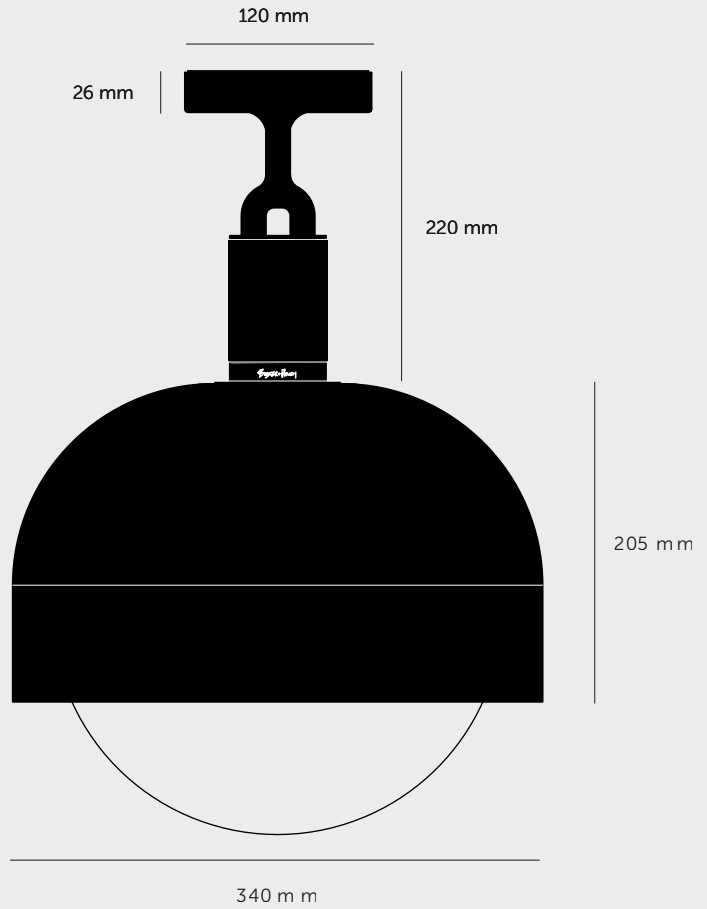

A ceiling light made from cast and machined metal, featuring our signature diamond-cut linear knurl pattern and fork detailing, refined by hand. Its shade is made from hand-spun metal and it comes with a handblown glass globe.

[size. **MEDIUM.**]

[info. **MEASUREMENTS.**]

[info. **SPECIFICATIONS.**]

Ceiling light

1x solid metal lamp holder

E27 / 220-240 VAC / IP20

Max 7.5W

Bulb included

[size. **LARGE.**]

[info. **MEASUREMENTS.**]

[info. **SPECIFICATIONS.**]

Ceiling light

1 x solid metal lamp holder

E27 / 220-240 VAC / IP20

Max 7.5W

Bulb included