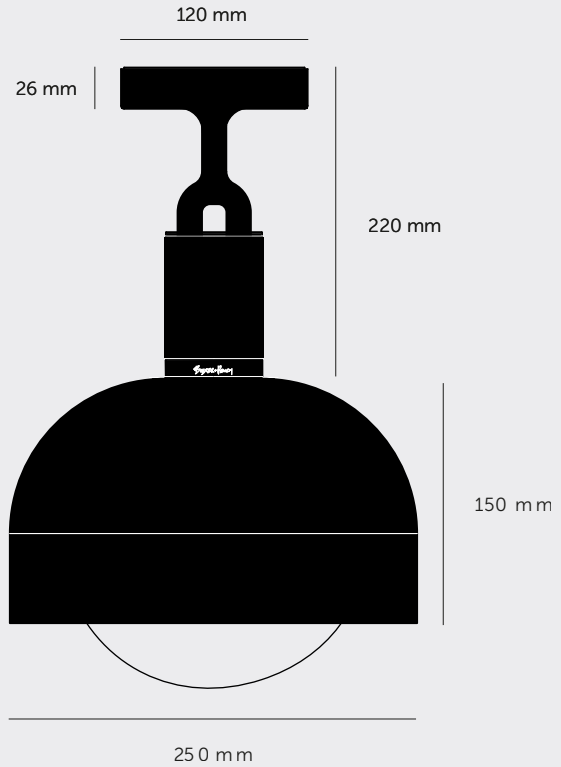

BUSTER+PUNCH

LONDON

[product.]

FORKED CEILING / SHADE / GLOBE

[type. **CEILING LIGHT.**]

[detail. **FORKED.**]

[process. **ROUGH-CAST.**]

[region. **UK + EUROPE.**]

A ceiling light made from cast and machined metal, featuring our signature diamond-cut linear knurl pattern and fork detailing, refined by hand. Its shade is made from hand-spun metal and it comes with a handblown glass globe.

[size. **MEDIUM.**]

[info. **MEASUREMENTS.**]

[info. **SPECIFICATIONS.**]

Ceiling light

1x solid metal lamp holder

E27 / 220-240 VAC / IP20

Max 7.5W

Bulb included

[size. **LARGE.**]

[info. **MEASUREMENTS.**]

[info. **SPECIFICATIONS.**]

Ceiling light

1 x solid metal lamp holder

E27 / 220-240 VAC / IP20

Max 7.5W

Bulb included