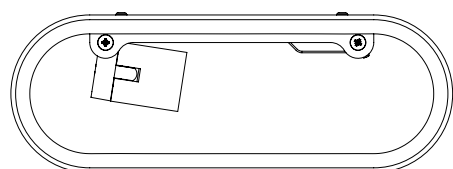

Please note that some dimensions may vary slightly due to manufacturing tolerances, this includes cable entry and fixing holes

Veillez noter que certaines dimensions peuvent varier légèrement en raison des tolérances de fabrication, y compris l'entrée de câble et les trous de fixation.

Bitte beachten Sie, dass die Maße Fertigungstoleranzen unterliegen und daher in geringem Umfang von der angegebenen Größe abweichen können. Dies gilt auch für Kabeleingänge und Befestigungslöcher.

Si prega notare che possono esserci piccole variazioni in alcune dimensioni dovute alle tolleranze di produzione, queste includono l'ingresso del cavo e i fori di fissaggio.