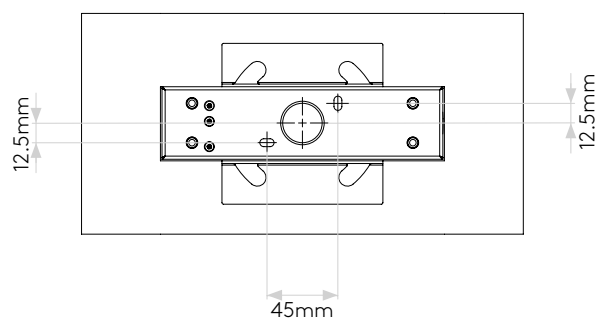

Please note that some dimensions may vary slightly due to manufacturing tolerances, this includes cable entry and fixing holes

Veillez noter que certaines dimensions peuvent varier légèrement en raison des tolérances de fabrication, y compris l'entrée de câble et les trous de fixation.

Bitte beachten Sie, dass die Maße Fertigungstoleranzen unterliegen und daher in geringem Umfang von der angegebenen Größe abweichen können. Dies gilt auch für Kabeleingänge und Befestigungslöcher.

Si prega notare che possono esserci piccole variazioni in alcune dimensioni dovute alle tolleranze di produzione, queste includono l'ingresso del cavo e i fori di fissaggio.