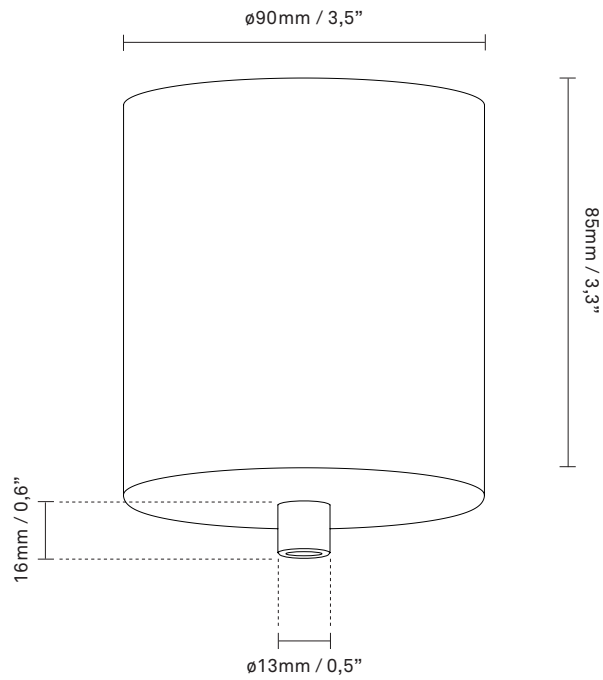

NUURA

CEILING CUP (EU)
black / brass / white

Design: Sofie Refer, 2020

Canopy 1 is an accessory used when mounting lamps in a rosette.

Explore the rest of our **Spare Parts** on our website, [here](#)

Product no.: black - 1069004
brass - 1069005
white - 1069006

Certifications: CE

Type: Ceiling cup - Indoor

Cleaning: Use a soft dry cloth to clean the product.
Do not use household cleaners.

Colour: black / brass / white

Materials: Anodized metal

Dimensions: 90mm / 3,5in x 101mm / 4in

Weight: Ceiling cup: 140g

Packaging: Dimensions: L: 135mm / 5,3in x W:
135mm / 5,3in x H: 135mm / 5,3in
Weight: 80g
Total weight incl. product: 220g
Number of parcels: 1
Material: Brown cardboard