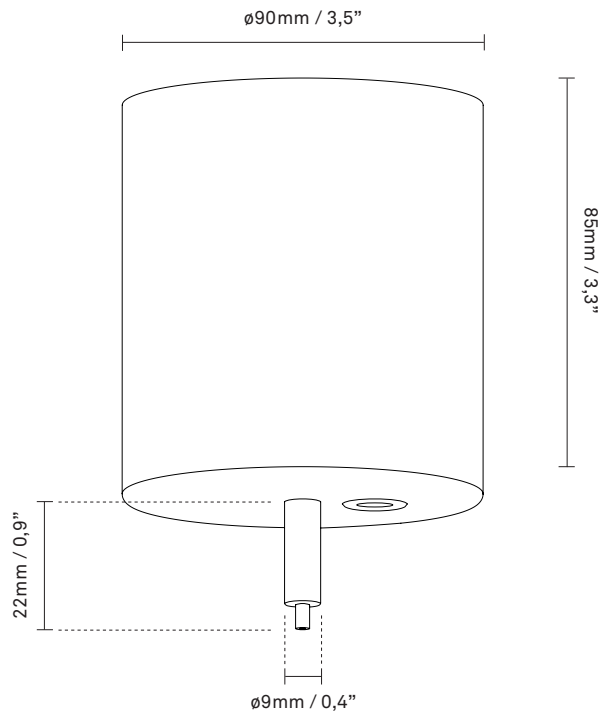

NUURA

CEILING CUP WIRE (EU)
black / brass / white

Design: Sofie Refer, 2020

Canopy 1 is an accessory used for mounting heavier lamps, mounted with a single wire, in a rosette.

Explore the rest of our **Spare Parts** on our website, [here](#)

Product no.: black - 1069001
brass - 1069002
white - 1069003

Certifications: CE

Type: Ceiling cup with wire - Indoor

Cleaning: Use a soft dry cloth to clean the product.
Do not use household cleaners.

Colour: black / brass / white

Materials: Anodized metal

Dimensions: 90mm / 3,5in x 107mm / 4,2in

Weight: Ceiling cup: 160g

Packaging: Dimensions: L: 135mm / 5,3in x W:
135mm / 5,3in x H: 135mm / 5,3in
Weight: 80g
Total weight incl. product: 240g
Number of parcels: 1
Material: Brown cardboard