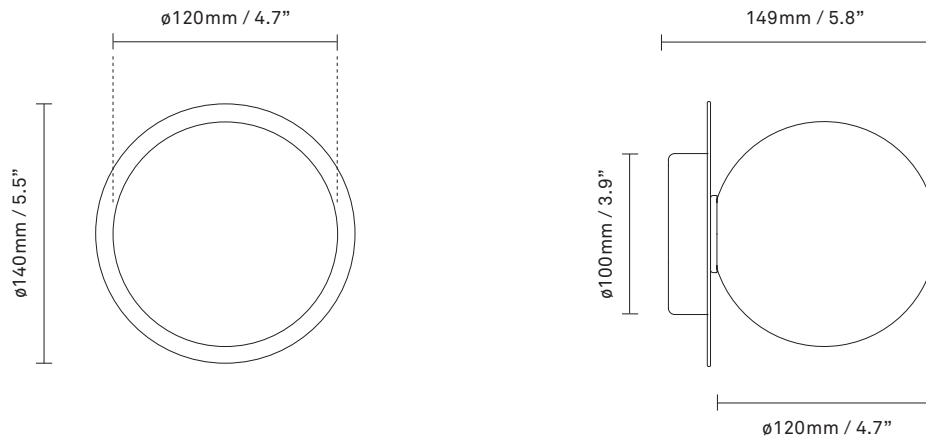

NUURA

LIILA 1 SMALL
black / optic clear

Design: Sofie Refer, 2022

Liila 1 Small works well as a single lamp or grouped in a decorative formation. Liila 1 Small also suits smaller rooms, the bathroom and the entrance hall.

Explore the rest of the Liila collection on our website, [here](#)

Product no.: EU - 2046041

Certifications: CE, IP44

Type: Wall / ceiling light - indoor

For information about IP ratings, click [here](#)

Colour: Glass: optic clear / Metal: black

Dimensions: 149mm / 5.8in x 140mm / 5.5in
Ceiling plate: \varnothing 100mm / 3.9in
Glass: \varnothing 120 / 4.7in

Weight: Armature + glass: 260g

See recommended light source [here](#)

Packaging: Dimensions: L: 220mm / 8.6in x W: 163mm / 6.4in x H: 163mm / 6.4in
Weight: 720g
Total weight incl. product: 980g
Number of parcels: 1
Material: Brown cardboard