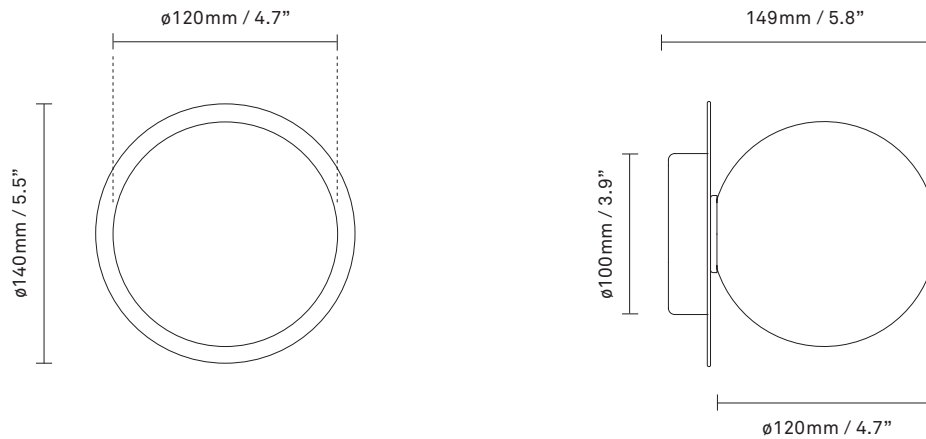

NUURA

LIILA 1 SMALL
dark bronze / optic clear

Design: Sofie Refer, 2022

Liila 1 Small works well as a single lamp or grouped in a decorative formation. Liila 1 Small also suits smaller rooms, the bathroom and the entrance hall.

Explore the rest of the Liila collection on our website, [here](#)

Product no.: EU - 2046045

Certifications: CE, IP44

Type: Wall / ceiling light - indoor

For information about IP ratings, click [here](#)

Colour: Glass: optic clear / Metal: dark bronze

Dimensions: 149mm / 5.8in x 140mm / 5.5in
Ceiling plate: \varnothing 100mm / 3.9in
Glass: \varnothing 120 / 4.7in

Weight: Armature + glass: 260g

See recommended light source [here](#)

Packaging: Dimensions: L: 220mm / 8.6in x W: 163mm / 6.4in x H: 163mm / 6.4in
Weight: 720g
Total weight incl. product: 980g
Number of parcels: 1
Material: Brown cardboard