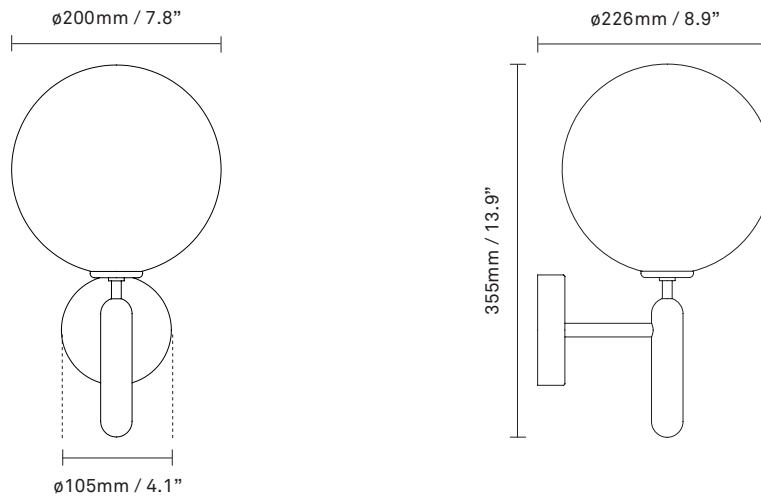

NUURA

MIIRA WALL OUTDOOR
black / opal

Design: Sofie Refer, 2022

Miira Wall Outdoor is a new addition to the Miira collection. The outdoor wall sconce is designed with a large mouth-blown globe in opal white glass, resting on a solid arm in black powder coating. The simple elegance and functionality of the design make Miira Wall Outdoor a classic yet modern choice of outdoor lighting.

Explore the rest of the Miira collection on our website, [here](#)

Product no.: EU - 2035006

Certifications: CE, IP54, Class I

Type: Wall light - outdoor

Cleaning: Use a soft dry cloth to clean the product.
Do not use household cleaners.

Colour: Glass: opal / Metal: black

Materials: Powder-coated metal, mouth-blown glass

Light source: Socket: G9
Max wattage: 7W LED
Voltage (V): 220-240V / 120V

Dimensions: 226mm / 8.9in x 355mm / 13.9in
Glass: \varnothing 200mm / 7.8in

See recommended light source [here](#)

Weight: Armature + glass: 1150g

Light sources not included

Packaging: Dimensions: L: 325mm / 12.7in x
W: 230mm / 9in x H: 215mm / 8,4in
Weight: 610g
Total weight incl. product: 1760g
Number of parcels: 1
Material: Brown cardboard